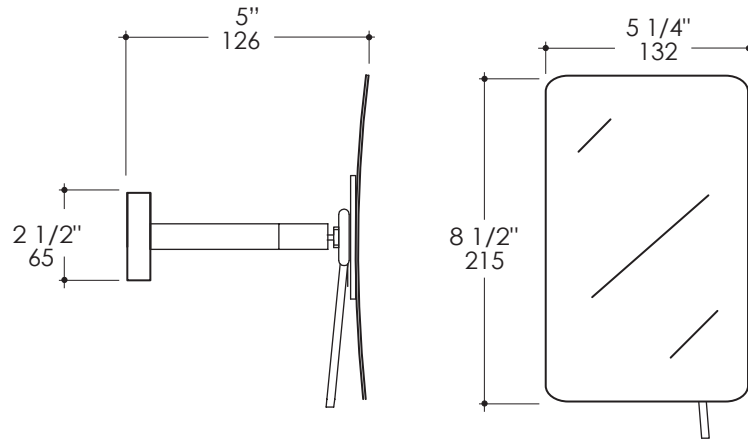

Mega Magnifying Mirror Item #SP7503

Features:

- Wall-mount adjustable magnifying mirror with arm and flange
- 3x magnification
- Includes mounting hardware

Finish Options:

CR - Polished Chrome

Product Specifications:

Notes:

Drawings provided herein are meant to give the user an idea of the product and are not made to scale. The size in inches is rounded up to the nearest 1/16".

LACAVA is committed to the highest level of customer service. Please feel free to contact us at 1-888-522-2823 (toll free) or by email at info@lacava.com for technical assistance or any general inquiries.