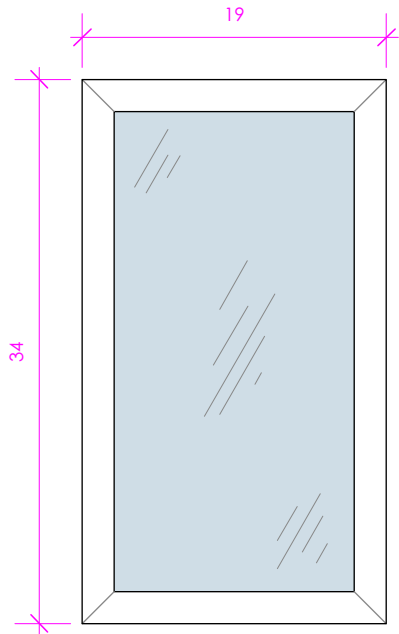

LACAVA

MIRROR

M03-19

FEATURES:

- WALL HUNG MIRROR
- FRAMED MIRROR
- PROUDLY HANDMADE IN THE USA
- MANUFACTURED WITH LOW VOC FINISHES AND WOOD FROM RENEWABLE FORESTS

FINISHES:

WOOD:

STANDARD: