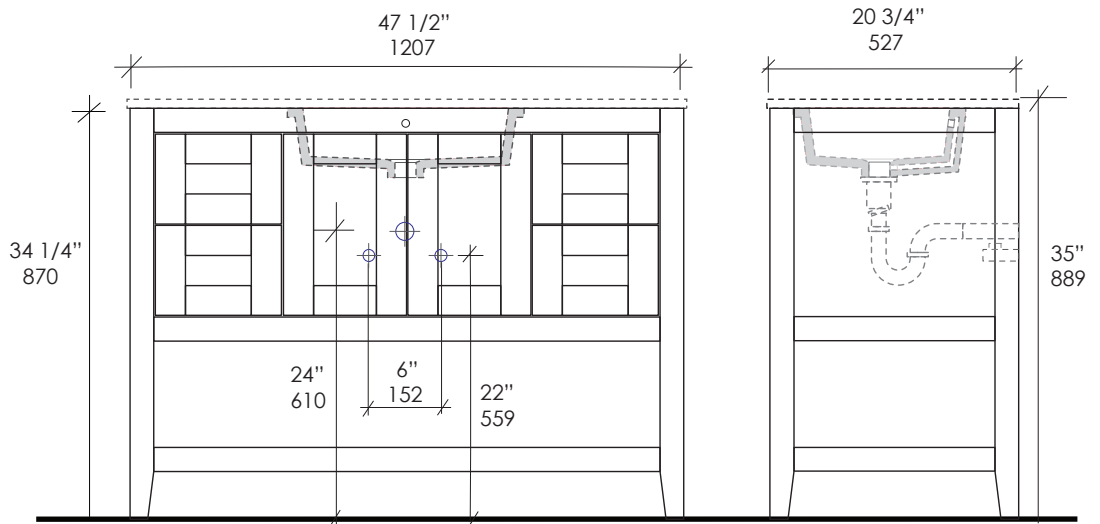

LACAVA®

Stile Vanity Item #H284

Features:

- Free standing wooden vanity
- Two centered doors, four drawers, and slotted shelf in wood
- Polished Chrome knobs included
- Washbasin#5452UN and countertop H284T sold separately
- Handmade in USA
- Manufactured with low VOC finishes and wood from renewable forests

Recommended Accesories:

- Item #5452UN: Under-counter porcelain lavatory with overflow
- Recommended oversized European drain (i.e. item #7100-16OF or 7100-12)
- Available in White (-001) only
- Item #H284T: Countertop for vanity H284, and H294
- Available in Natural Stone, Quartz, and Solid Surface
- With a cut-out for lavatory 5452UN

Product Specifications:

Notes:

Drawings provided herein are meant to give the user an idea of the product and are not made to scale. The size in inches is rounded up to the nearest 1/16". Slight variances can often occur with porcelain and woodwork. Therefore, LACAVA will not be held responsible for any cutouts, countertops, or furniture made without the actual product or template from LACAVA. Differences in color, grain, appearance and texture are inherent in all natural woodwork, and should be expected. Variances in these qualities are not deemed manufacturing defects, and will not be accepted as valid reasons to return or exchange any LACAVA woodwork. Plumbing specifications are only a guideline and may need to be altered based on the application.