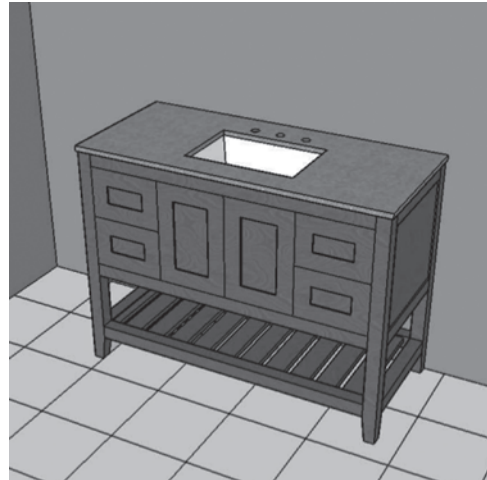

LACAVA®

Stile Vanity Item #H284

Features:

- Free standing wooden vanity
- Two centered doors, four drawers, and slotted shelf in wood
- Polished Chrome knobs included
- Washbasin#5452UN and countertop H284T sold separately
- Handmade in USA
- Manufactured with low VOC finishes and wood from renewable forests

Recommended Accesories:

- Item #5452UN: Under-counter porcelain lavatory with overflow
- Recommended oversized European drain (i.e. item #7100-16OF or 7100-12)
- Available in White (-001) only
- Item #H284T: Countertop for vanity H284, and H294
- Available in Natural Stone, Quartz, and Solid Surface
- With a cut-out for lavatory 5452UN