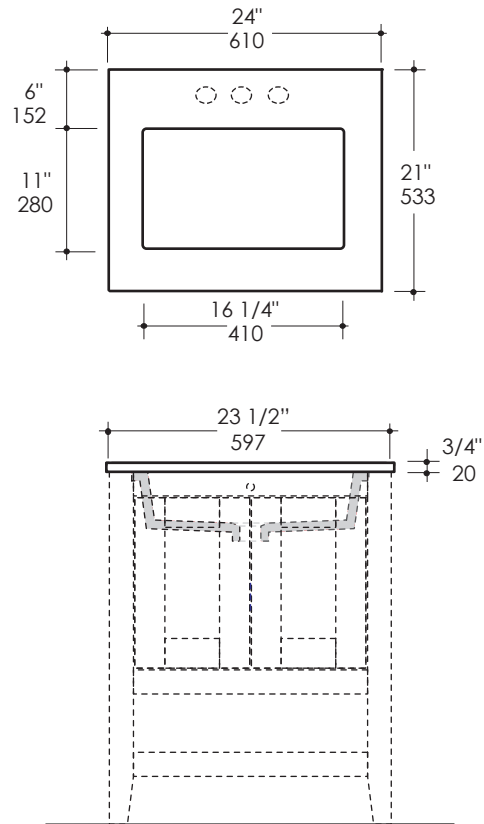

Faucet Hole Options:

00 - None
01 - One - centered behind the lavatory
02 - Two, center and right - centered behind the lavatory
03 - Three in 8" spread - centered behind the lavatory

Finish Options:

STONE

WH -Bianco
LN - Linac
SL - Athens
BN - Storm

QUARTZ

PR - Puro
FS - Fossil
AH - Ash
CA - Crema

SOLID SURFACE

SW - Snow
NN - Linen

Product Specifications:

Notes:

Drawings provided herein are meant to give the user an idea of the product and are not made to scale. The size in inches is rounded up to the nearest 1/16". Slight variances can often occur with porcelain and woodwork. Therefore, LACAVA will not be held responsible for any cutouts, countertops, or furniture made without the actual product or template from LACAVA. Differences in color, grain, appearance and texture are inherent in all natural woodwork, and should be expected. Variances in these qualities are not deemed manufacturing defects, and will not be accepted as valid reasons to return or exchange any LACAVA woodwork. Plumbing specifications are only a guideline and may need to be altered based on the application.