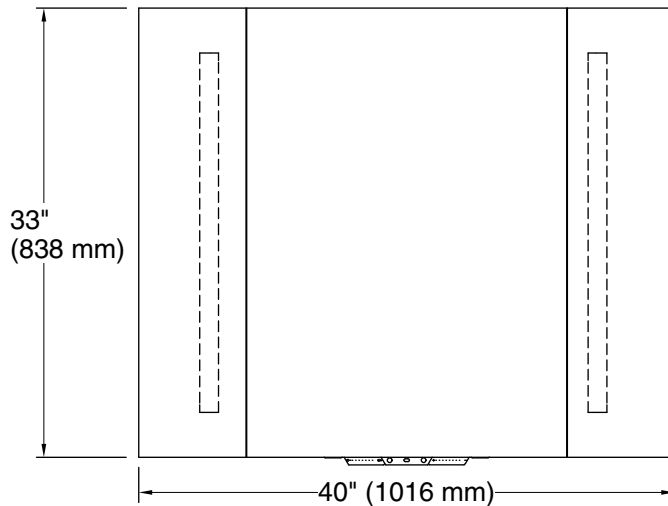

Required Electrical Service

One dedicated circuit required, protected with Class A Ground-Fault Circuit-Interrupter (GFCI). Outside North America, this device may be known as a Residual Current Device (RCD).

Lights: 120 V, 15 A, 60 Hz

Technical Information

All product dimensions are nominal.

Bluetooth® range: 33 ft (0.8 m)

Bluetooth® version: 4.0

Lighting included: Yes

Electrical component rating: Lights: 120 V, 0.3 A, 60 Hz, 36 W, 2200 Lumens, 3000K

Notes

Install this product according to the installation instructions.

Select the type of fastener based on the wall material. A minimum 20 lb (9.07 kg) load bearing fastener is recommended.

Install the fastener to a stud to avoid possible property and product damage.