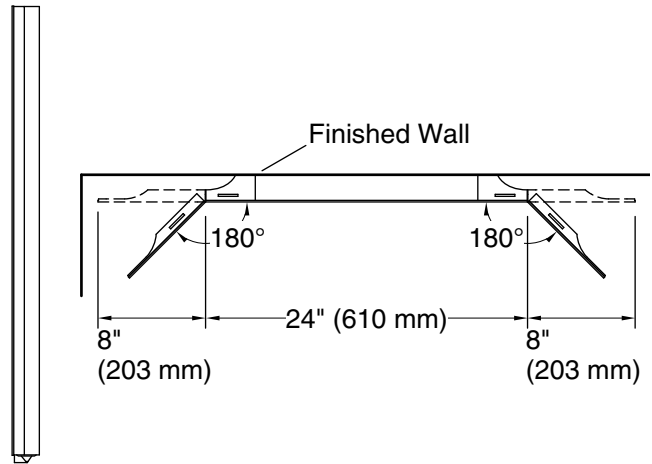

Required Electrical Service

One dedicated circuit required, protected with Class A Ground-Fault Circuit-Interrupter (GFCI). Outside North America, this device may be known as a Residual Current Device (RCD).

Lights: 120 V, 15 A, 60 Hz

Technical Information

All product dimensions are nominal.

Bluetooth® range: 33 ft (0.8 m)

Bluetooth® version: 4.0

Lighting included: Yes

Electrical component rating: Lights: 120 V, 0.3 A, 60 Hz, 36 W, 2200 Lumens, 3000K

Notes

Install this product according to the installation instructions.

Select the type of fastener based on the wall material. A minimum 20 lb (9.07 kg) load bearing fastener is recommended.

Install the fastener to a stud to avoid possible property and product damage.