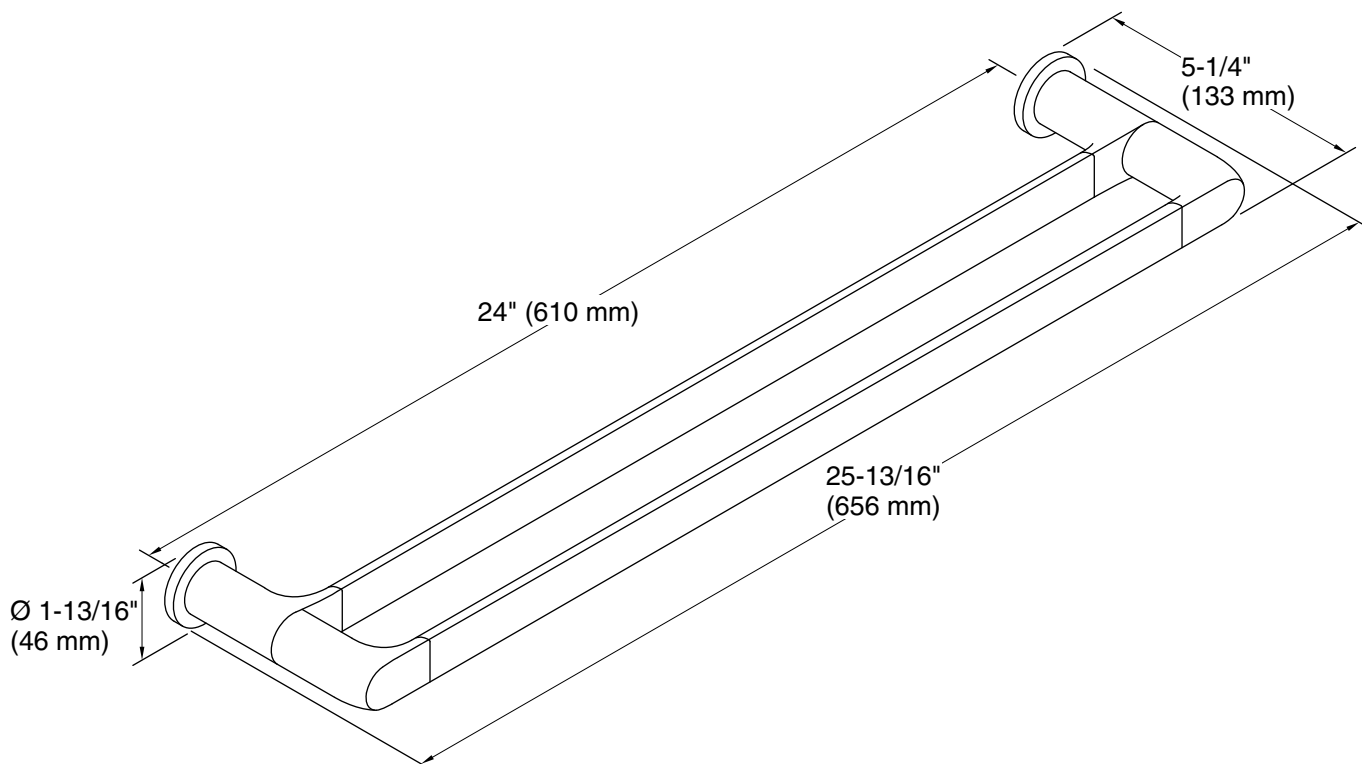

Technical Information

All product dimensions are nominal.

Material: Zinc, Brass

Notes

Install this product according to the installation instructions.

CAUTION: Risk of personal injury. Do not install these products in any area where they are likely to be used inadvertently as a grab bar or support bar. These products are not designed or intended for use as a grab bar or support bar.