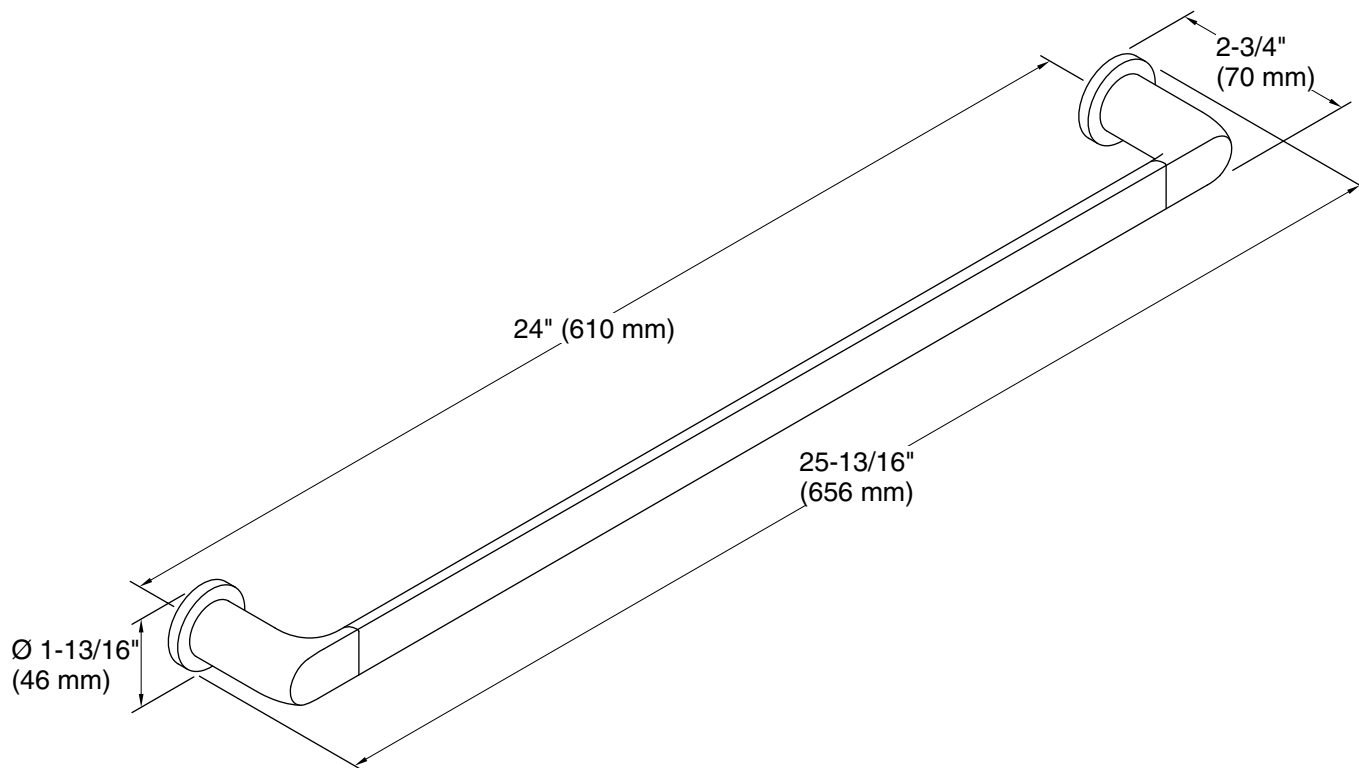

Technical Information

All product dimensions are nominal.

Material: Zinc, Brass

Notes

Install this product according to the installation instructions.

CAUTION: Risk of personal injury. Do not install these products in any area where they are likely to be used inadvertently as a grab bar or support bar. These products are not designed or intended for use as a grab bar or support bar.