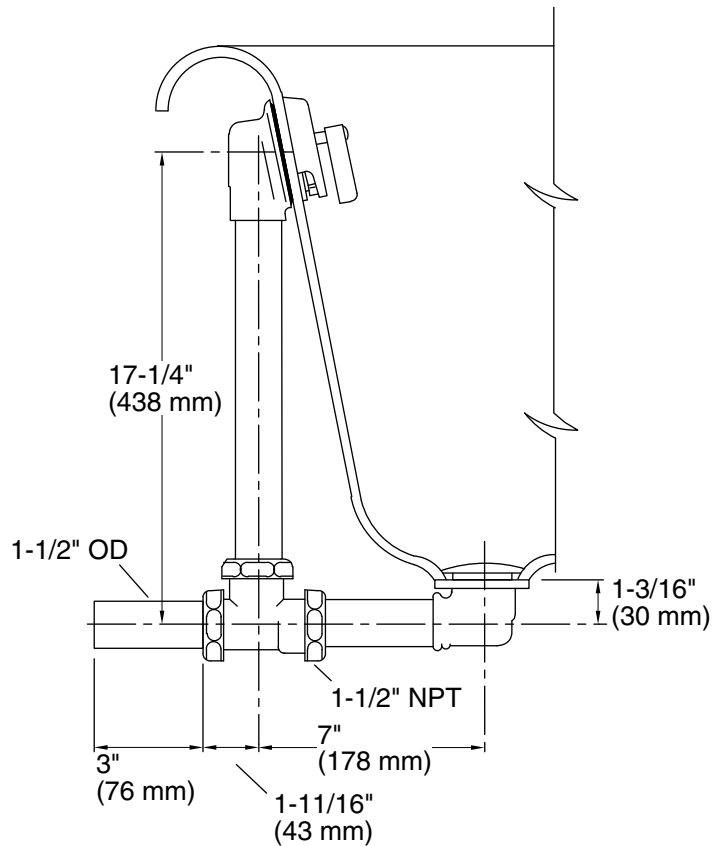

Features

- 17-gauge brass construction
- Brass tailpiece
- For use with Artifacts™ freestanding baths
- Includes brass tee, pipe, and pop-up drain

Material

- KOHLER finishes resist corrosion and tarnishing

Installation

- Above- or through-floor installation

Recommended Products/Accessories

- K-21000-B 66-1/8" x 32-1/2" freestanding bath w/ Biscuit exterior
- K-21000-P5 66-1/8" x 32-1/2" freestanding bath
- K-21000-P5D 66-1/8" x 32-1/2" freestanding bath
- K-21000-W 66-1/8" x 32-1/2" freestanding bath w/ White exterior
- K-23726 Drain treatment
- K-23723 Faucet cleaner

Included Components

- Additional Components:
Brass tee pipe

Codes/Standards

ASME A112.18.2/CSA B125.2

KOHLER® One-Year Limited Warranty

See website for detailed warranty information.

Available Colors/Finishes

Technical Information

All product dimensions are nominal.

Drain included: Yes

Notes

Install this product according to the installation guide.