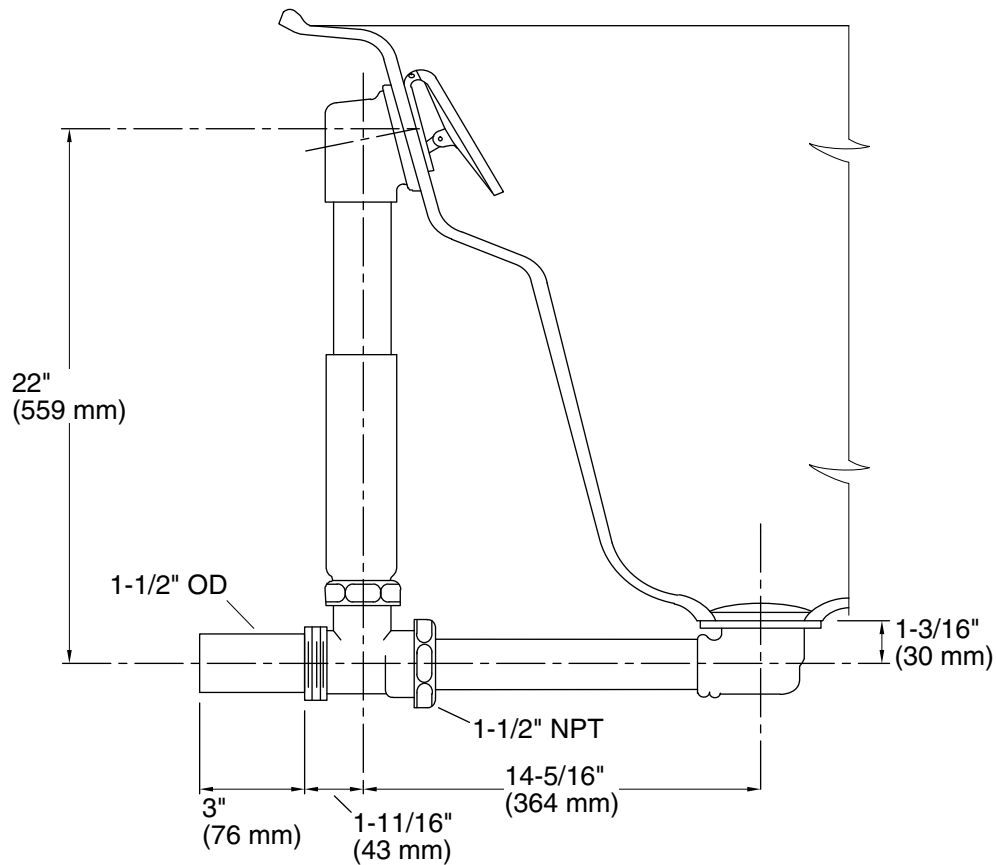

Features

- 17-gauge brass construction
- Brass tailpiece
- 1-1/2" (38 mm) NPT connection
- Supports both above- and through-the-floor installations
- For use with most Tea-for-Two® 66" x 36" baths, BubbleMassage™ air baths, and whirlpools

Technical Information

All product dimensions are nominal.

Notes

Install this product according to the installation guide.

ADA compliant when installed to the specific requirements of these regulations.