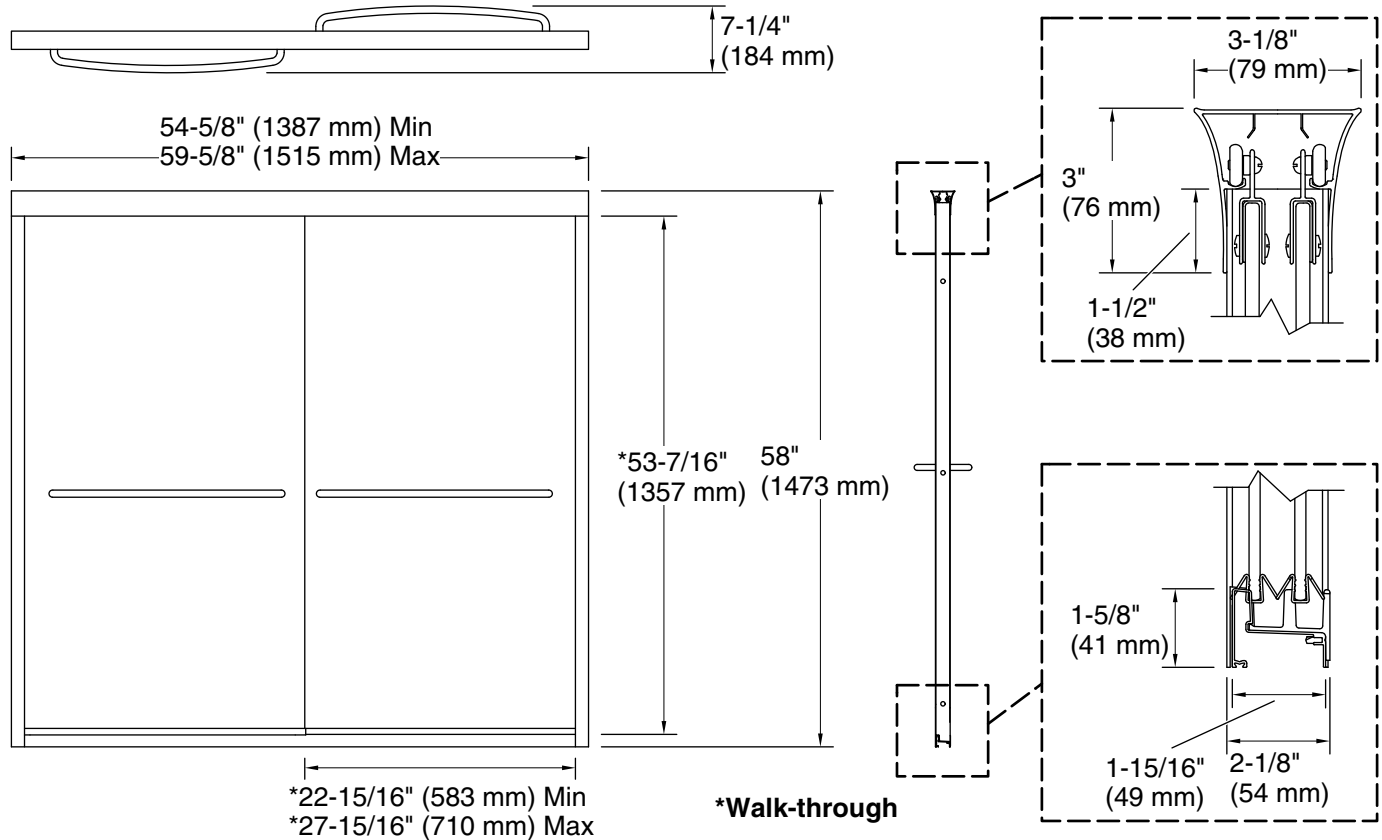

Features

- 1/4" (6 mm) thick Crystal Clear tempered glass.
- Frameless design emphasizes glass and creates a sleek, minimalist look.
- Smooth, quiet operation.
- Gently curved inside and outside towel bars complete the look of this door.
- CleanCoat® nanotechnology provides a smooth, nonstick surface to help prevent buildup of water stains, bacteria and mildew on your glass, to make it easy to clean and keep it looking like new.

Material

- Tempered glass ensures maximum safety and durability.
- Anodized aluminum hardware prevents rusting or corrosion.

Installation

- Fits opening widths 54-5/8" – 59-5/8" (1387 – 1514 mm).
- 3/8" (10 mm) out-of-plumb adjustability per side allows for simpler installation.
- Door can be installed to open to the left or right to suit your bathroom layout.
- For residential use only.
- Not for use in hospitality.

Technical Information

All product dimensions are nominal.

Installation type:	For bath installation
Opening Width - Min:	54-5/8" (1387 mm)
Opening Width - Max:	59-5/8" (1514 mm)
Walk-through - Min:	22-15/16" (583 mm)
Walk-through - Max:	27-15/16" (710 mm)
Glass thickness:	1/4" (6 mm)
Glass coating:	CleanCoat®

Notes

Install this product according to the installation instructions.

The vertical opening should be a minimum of 60" (1524 mm) to allow for installation clearance.