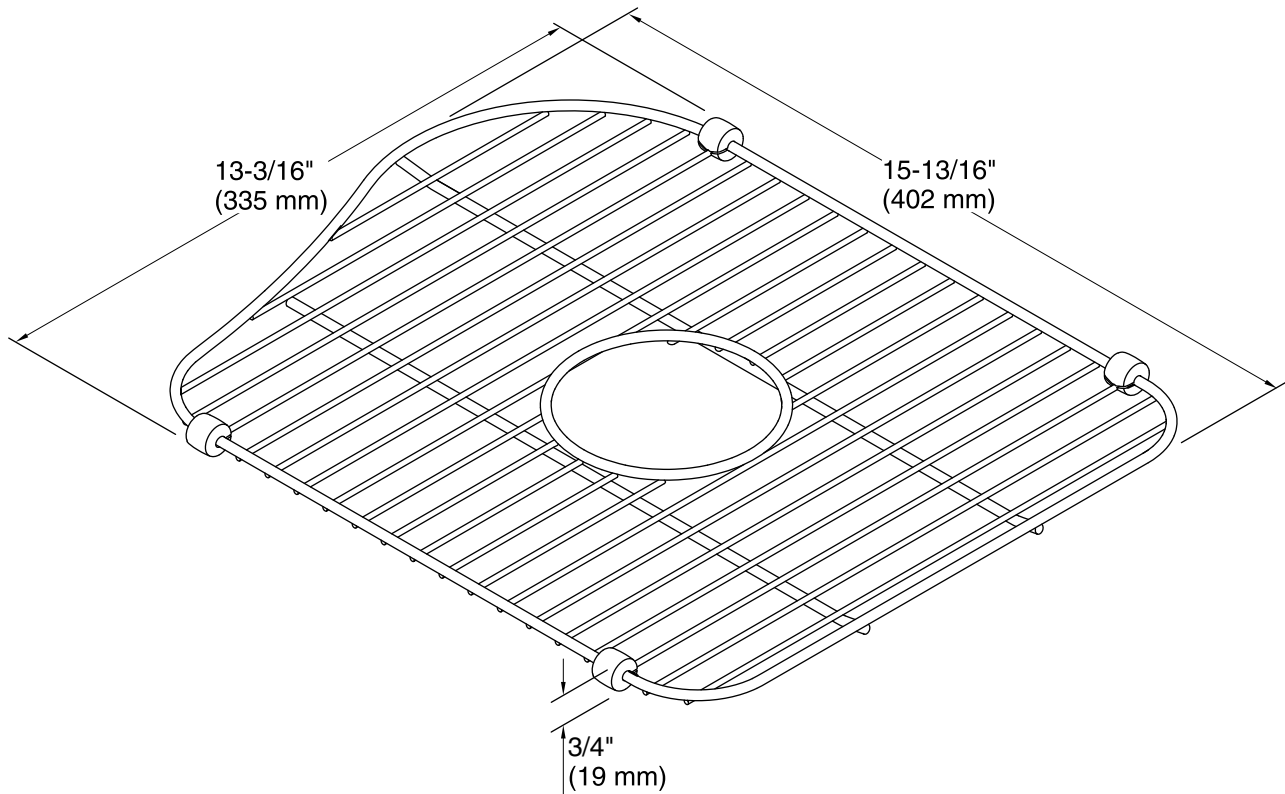

Features

- Fits in the right bowl of the K-3369 and K-3899 Staccato kitchen sinks.
- Durable stainless-steel construction.
- Helps protect sink surface from daily wear.
- Innovative wheels around the perimeter provide a secure fit and reduce debris buildup.
- Dishwasher safe.

Technical Information

All product dimensions are nominal.

Material: Stainless Steel