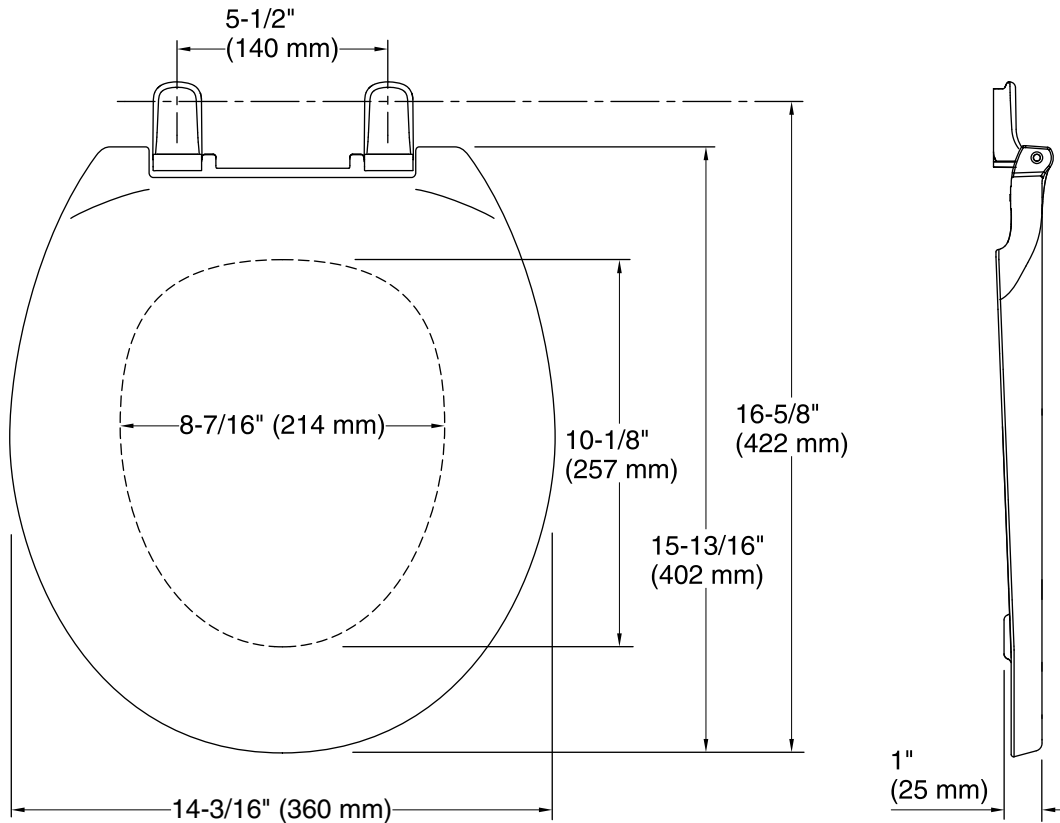

### Technical Information

All product dimensions are nominal.

Seat shape type: Round-front

Seat front type: Closed-front

Seat-mounting holes: 5-1/2" (140 mm)