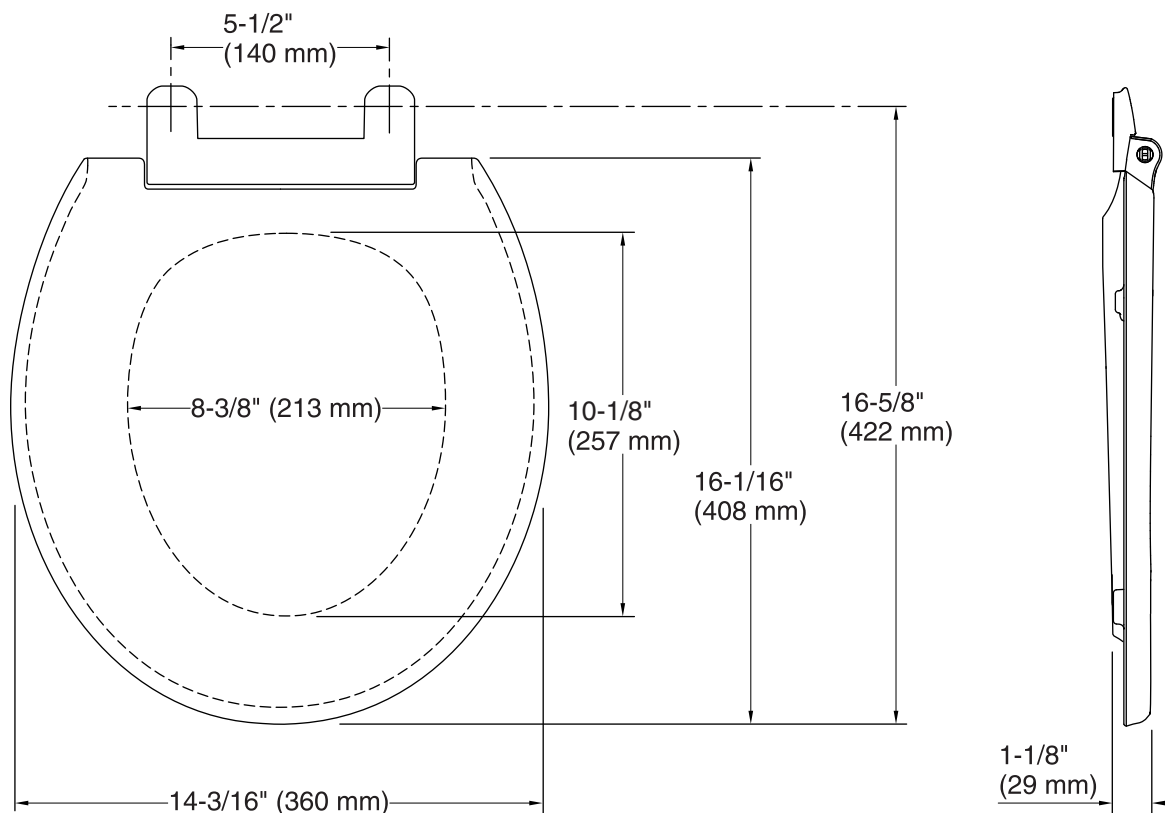

Color	Code	Description
	0	White
	96	Biscuit
	47	Almond
	NY	Dune
	95	Ice™ Grey
	G9	Sandbar
	K4	Cashmere
	58	Thunder™ Grey
	7	Black Black™

Technical Information

All product dimensions are nominal.

Seat shape type: Round-front

Seat front type: Closed-front

Seat-mounting holes: 5-1/2" (140 mm)

Notes

Install this product according to the installation guide.