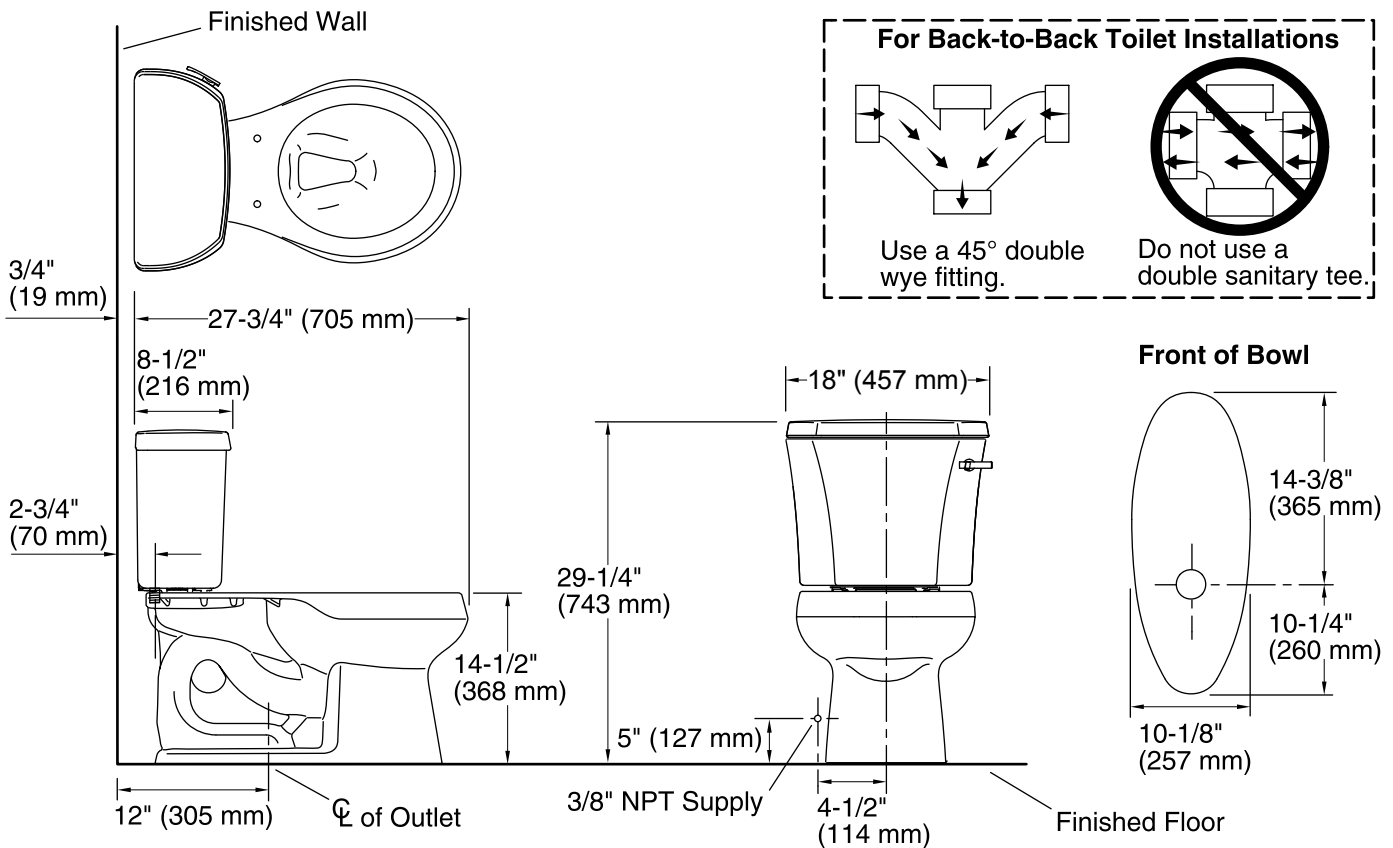

Technical Information

All product dimensions are nominal.

Toilet type:	Two-piece, Floor-mount
Waste Outlet:	Floor
Bowl shape:	Round-front
Flush type:	Class Five®
Trap passageway:	2-1/8" (54 mm)
Water Consumption	
Full:	1.6 gpf (6 lpf)
Water surface size:	10-1/2" x 7-3/4" (267 mm x 197 mm)
Rim to water surface:	5-1/4" (133 mm)
Rough-in:	12" (305 mm)
Seat-mounting holes:	5-1/2" (140 mm)

Notes

Install this product according to the installation instructions.

For back-to-back toilet installations: Use only a 45° double wye fitting.