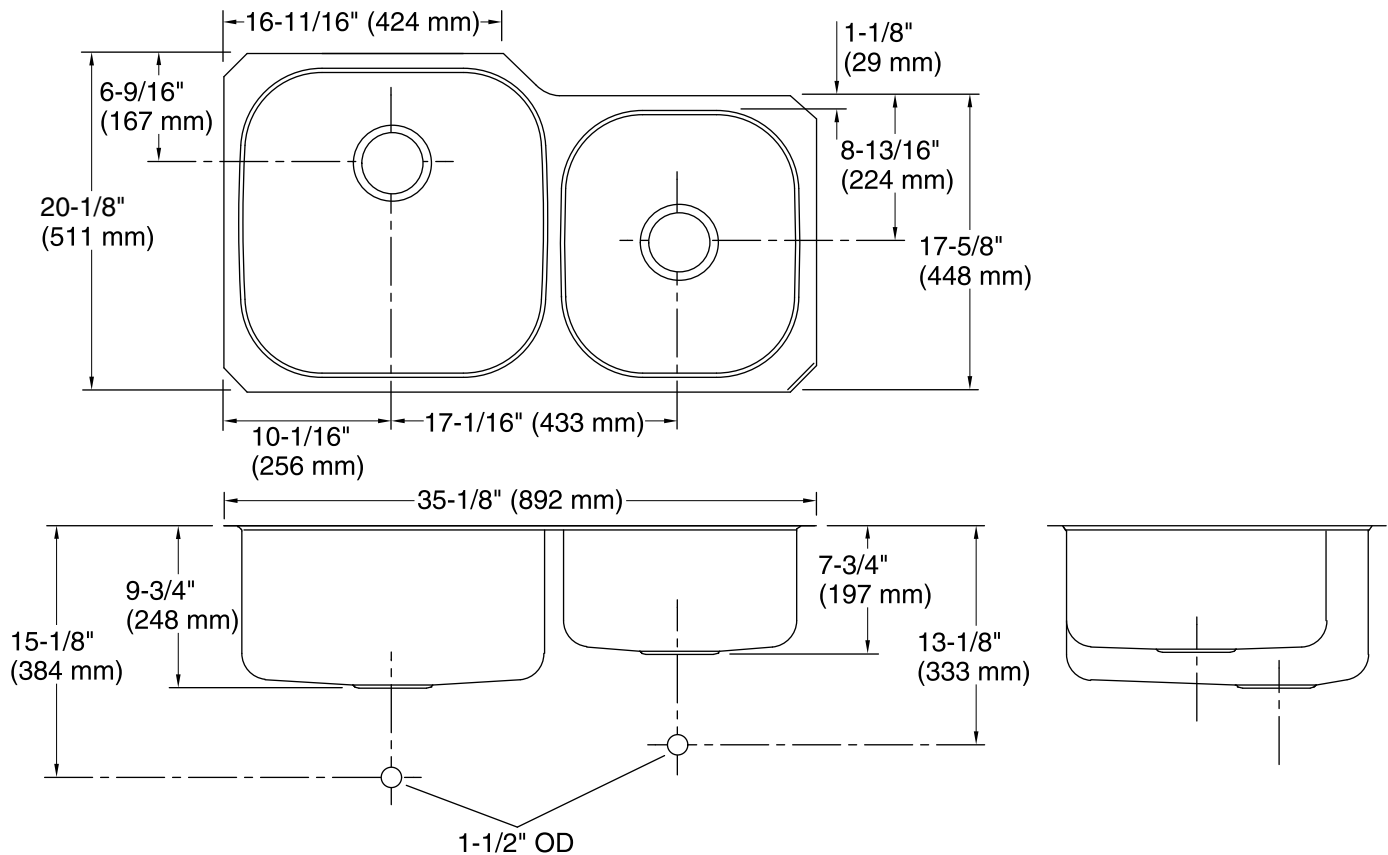

Technical Information

All product dimensions are nominal.

Bowl configuration:	Off-set X-large/small
Installation:	Under-mount
Min. base cabinet width:	39" (991 mm)
Bowl area (Left):	Length: 17-7/8" (454 mm) Width: 17-7/8" (454 mm) Bowl depth: 9-1/2" (241 mm) Water depth: 9-1/2" (241 mm)
Bowl area (Right):	Length: 13-3/4" (349 mm) Width: 15-3/8" (391 mm) Bowl depth: 7-1/2" (191 mm) Water depth: 7-1/2" (191 mm)
Template:	1217909-7, required, included

Notes

Install this product according to the installation instructions.

Minimum base cabinet width 36" - 39" (36" may require cabinet modifications). Consult an installer for confirmation.