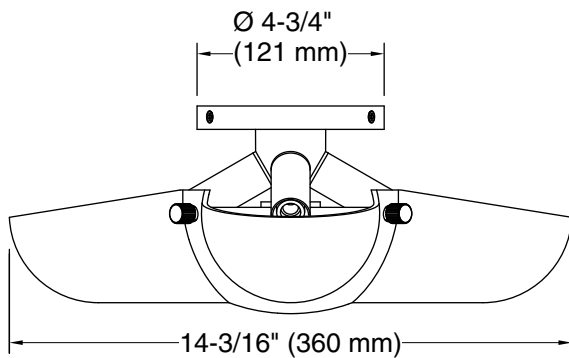

Required Electrical Service

One circuit required.

120 V, 60 Hz

Technical Information

All product dimensions are nominal.

Material: Brass, Steel, Ceramic

Number of Lights: 4

Lighting Type: Socket-based

Socket Type: E-12 Candelabra

Number of Shades: 1