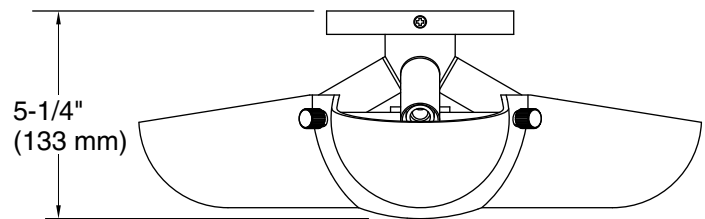

Required Electrical Service

One circuit required.

120 V, 60 Hz

Technical Information

All product dimensions are nominal.

Material: Brass, Steel, Ceramic

Number of Lights: 4

Lighting Type: Socket-based

Socket Type: E-12 Candelabra

Number of Shades: 1