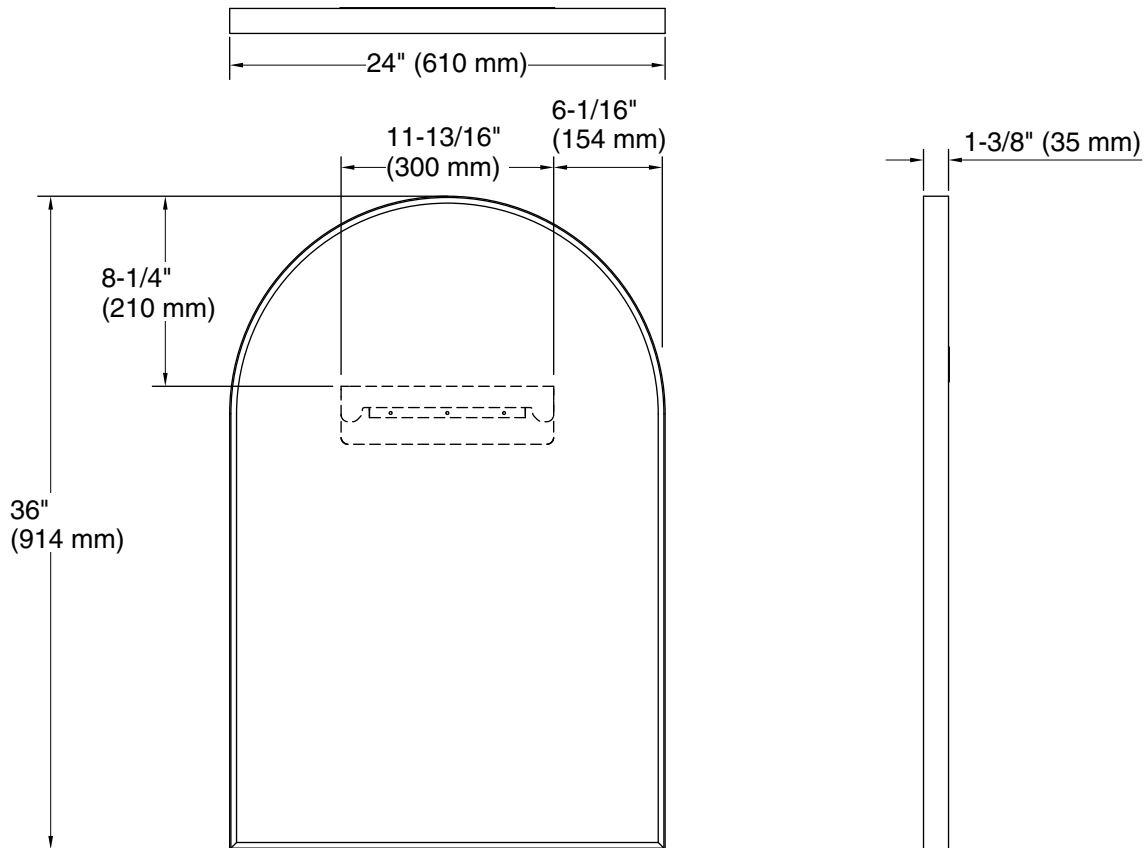

Color	Code	Description
	BGL	Moderne Brushed Gold
	BNL	Brushed Nickel
	CPL	Polished Chrome
	BLL	Matte Black

Technical Information

All product dimensions are nominal.

Notes

Install this product according to the installation instructions.