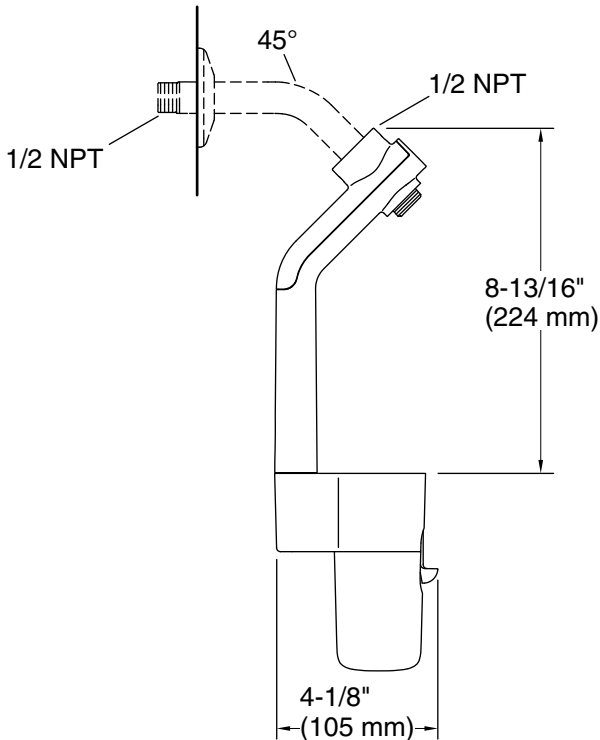

### Technical Information

All product dimensions are nominal.

#### Showerhead/Body Spray:

Rated maximum flow: 2.5 gal/min (9.5 l/min)

Pressure:

80 psi (5.5 bar)