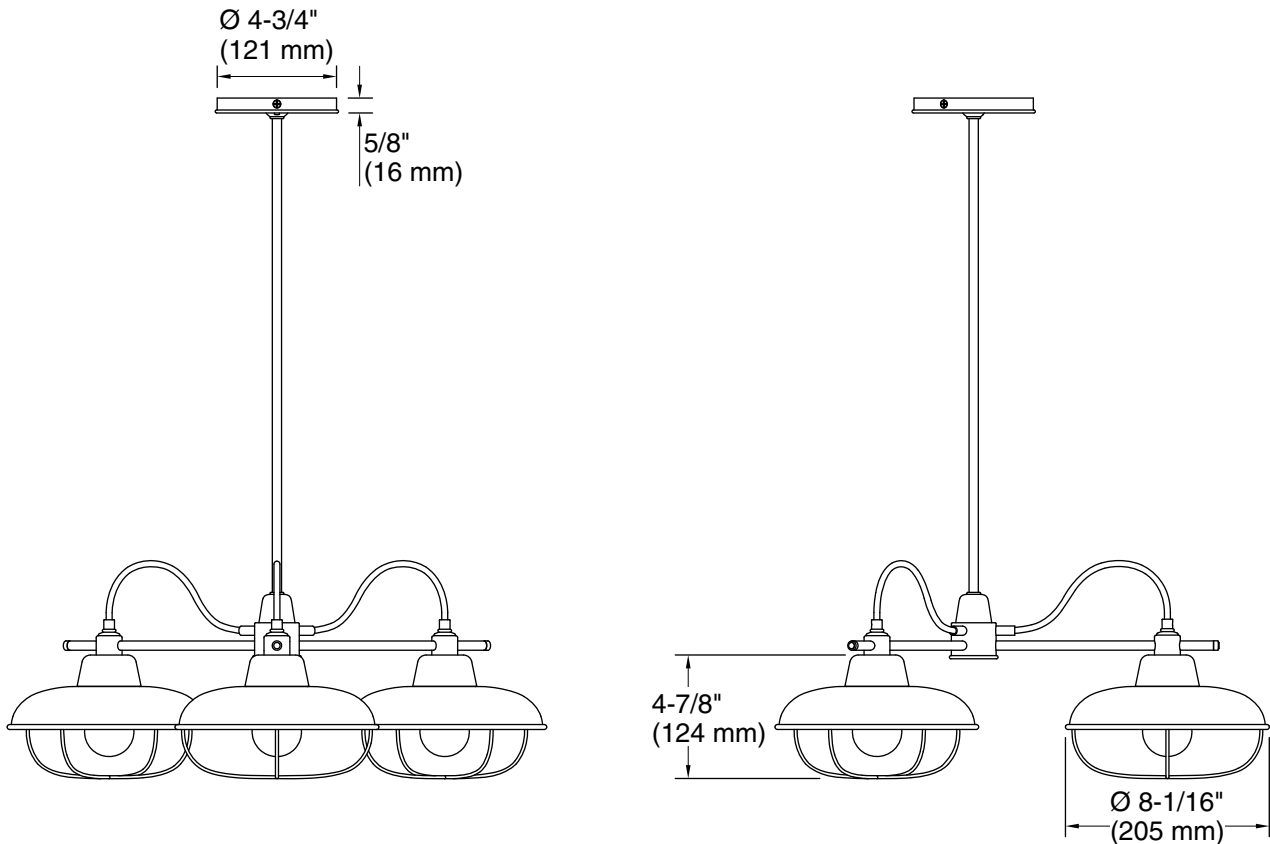

Modern Farm

Three-light chandelier
K-23662-CH03

Features

- Suitable for living, dining, and kitchen spaces, allowing you to create a cohesive design aesthetic throughout your home.
- Candelabra base (E12) socket, works best with type G16.5 white, clear or Edison bulbs (sold separately).
- Downrods offer additional height options.

Required Electrical Service

One circuit required.

Lights: 120 V, 60 Hz

Technical Information

All product dimensions are nominal.

Material: Steel
Number of Lights: 3
Lighting Type: Socket-based
Socket Type: E-12 Candelabra
Number of Shades: 3
Shade Type: Metal
Hanging Type: Downrod
Downrod Detail: 1 x 18-13/16" (478 mm)
Electrical component rating: Socket Rating: 60 Hz, 60 W