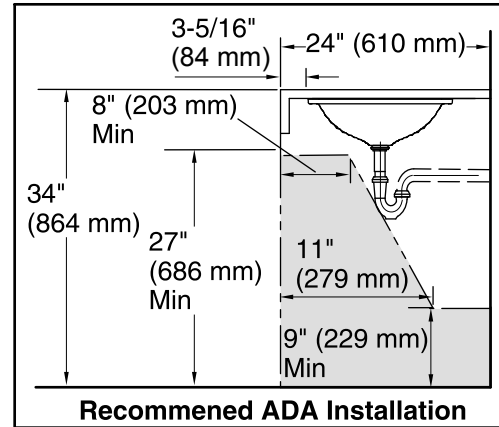

## Technical Information

All product dimensions are nominal.

Bowl configuration:	Single
Installation:	Under-mount
Bowl area (Only):	Diameter: 13-5/8" (346 mm) Bowl depth: 4-1/4" (108 mm) Water depth: 4-1/4" (108 mm)
Template:	1035896-7, required, included