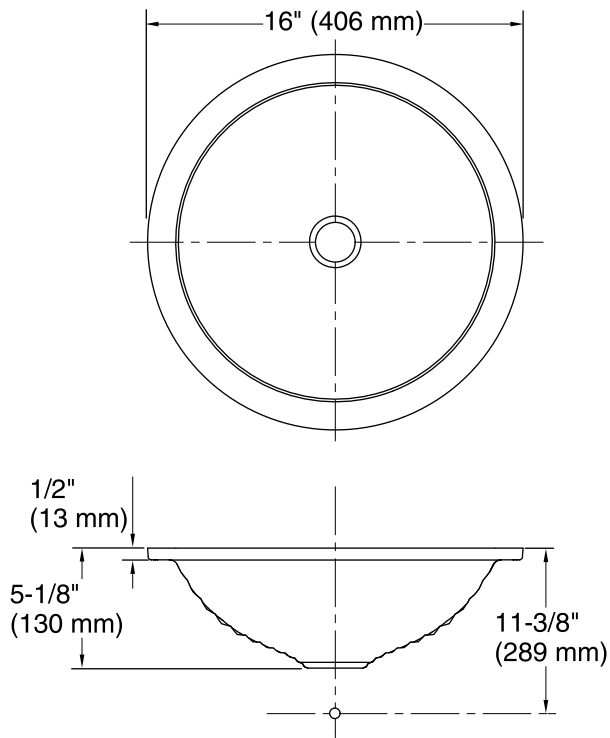

## Technical Information

All product dimensions are nominal.

Bowl configuration:	Single
Installation:	Under-mount
Bowl area (Only):	Diameter: 13-5/8" (346 mm) Bowl depth: 4-1/4" (108 mm) Water depth: 4-1/4" (108 mm)
Template:	1035896-7, required, included