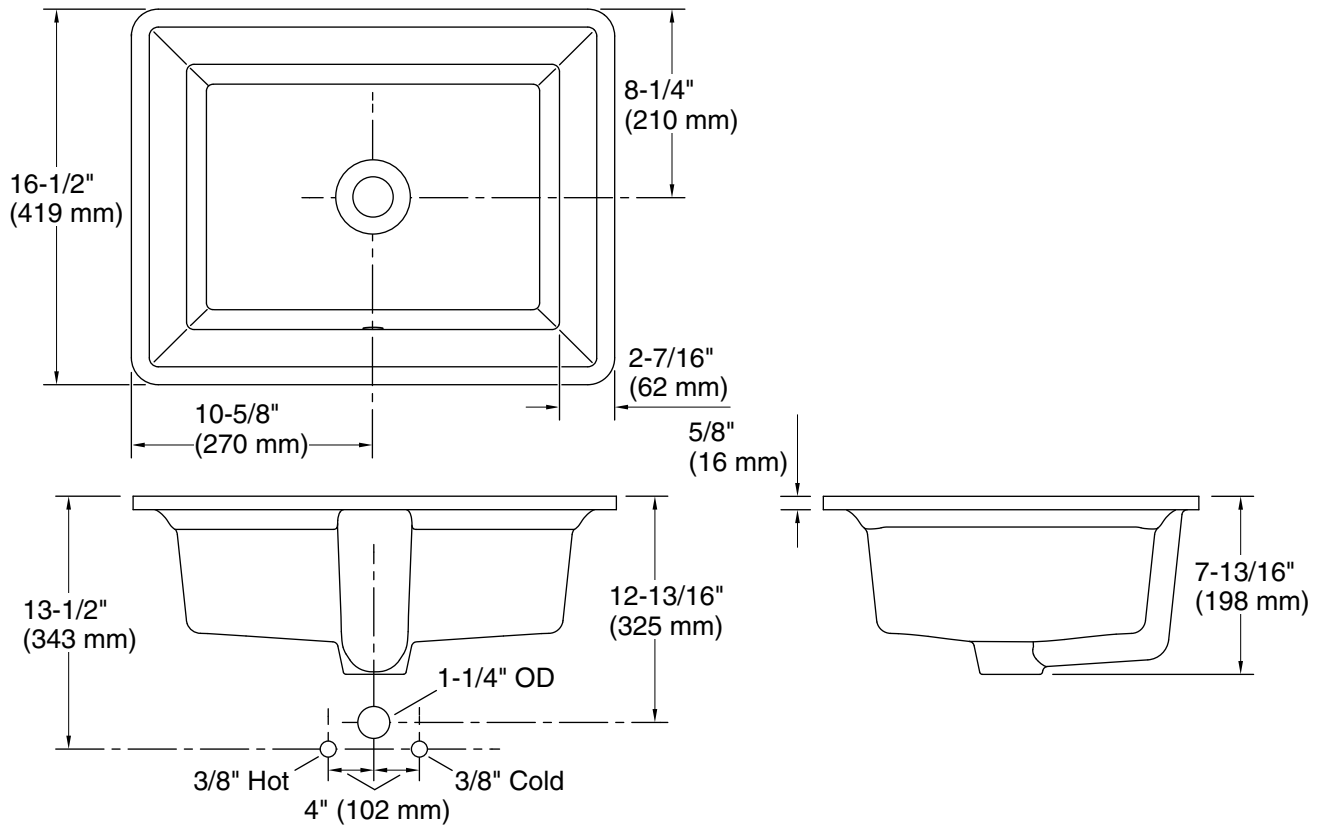

	0	White
---	---	-------

Technical Information

All product dimensions are nominal.

Installation: Undermount
 Bowl area: With overflow: Yes
 With overflow: Yes
 Drain hole: 1-3/4" (45 mm)

Notes

Install this product according to the installation instructions.