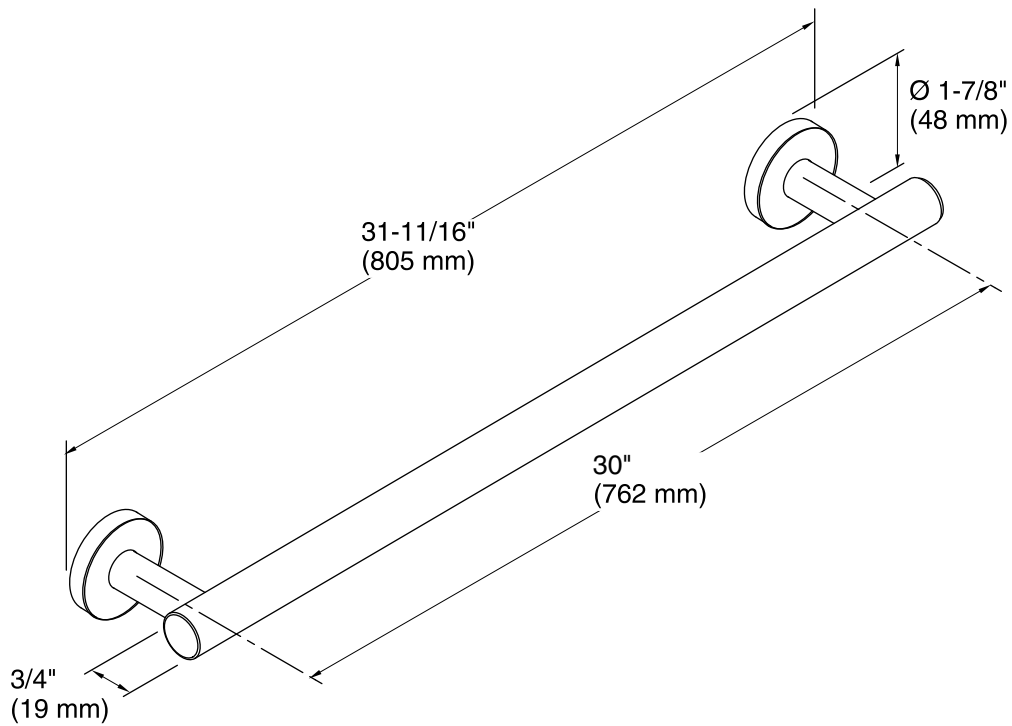

Technical Information

All product dimensions are nominal.

Material: Metal

Notes

Install this product according to the installation guide.