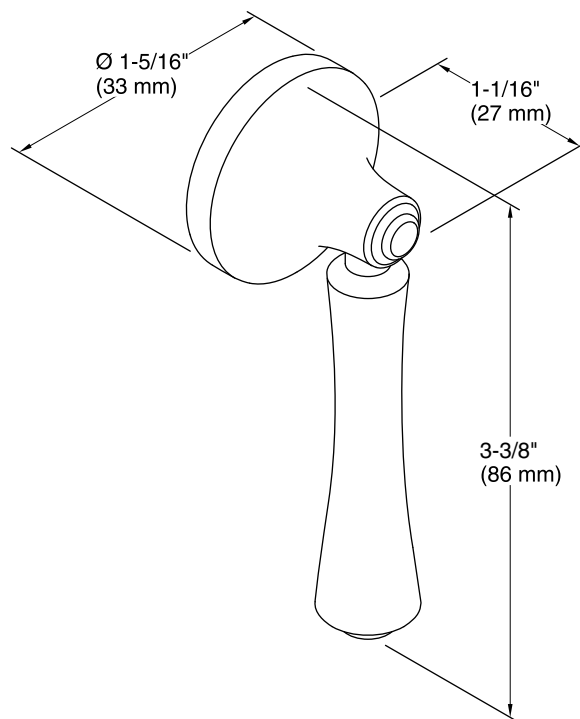

Features

- Premium metal construction for durability.
- KOHLER finishes resist corrosion and tarnish.
- For use with the K-3814 Corbelle™ two-piece toilet.

Codes/Standards

None Applicable

KOHLER® One-Year Limited Warranty

Technical Information

All product dimensions are nominal.

Notes

Install this product according to the installation instructions.