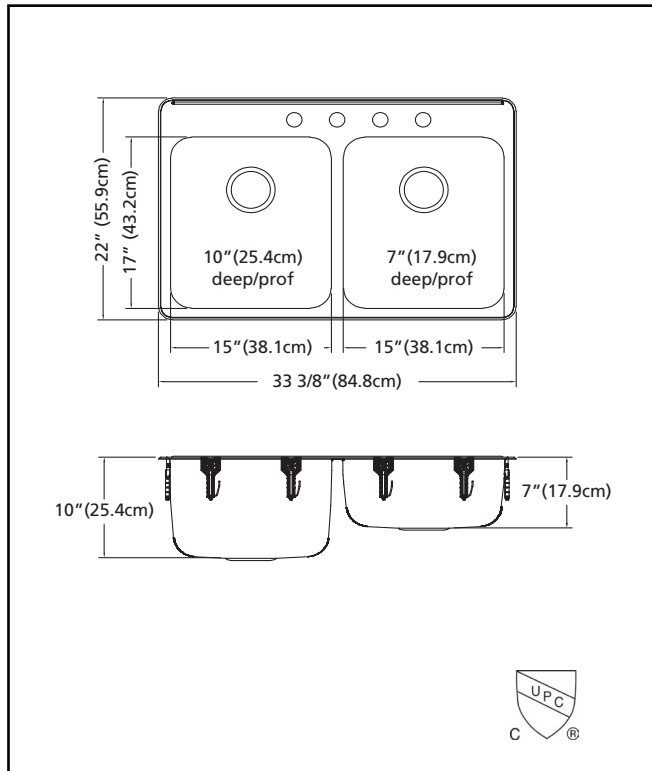

KINDRED

STEEL QUEEN

DOUBLE BOWL 18 GAUGE TOPMOUNT/DROP IN

MODEL: QDLA3322R-10-4N (4 FAUCET HOLES)

MODEL: QDLA3322R-10-3N (3 FAUCET HOLES)

MODEL: QDLA3322R-10-1N (1 FAUCET HOLE)

MODEL: QDLA3322L-10-4N (4 FAUCET HOLES)

MODEL: QDLA3322L-10-3N (3 FAUCET HOLES)

MODEL: QDLA3322L-10-1N (1 FAUCET HOLE)

- ✓ EZ Torque hassle-free installation system that simplifies the installation process...just drop and drill
- ✓ Sound dampening system that reduces excess noise from running water and disposal vibration
- ✓ Rear off-set drain maximizes the usable bottom surface of the bowl while also creating extra cabinet space beneath the sink

TECHNICAL FEATURES

OVERALL SINK SIZE (OD)	22" FB x 33 3/8" LR
LARGE BOWL SIZE (ID)	17" FB x 15" LR x 10" DP
SMALL BOWL SIZE (ID)	17" FB x 15" LR x 7" DP
MINIMUM CABINET SIZE	36"
MATERIAL	20 Gauge
CORNER RADIUS	50 mm
STAINLESS STEEL FINISH	Satin
DRAIN HOLE LOCATION	Rear
INSTALLATION TYPE	Topmount/Drop In
SOUND COATING	Sound Pads
WEIGHT	26 lbs
WARRANTY	Limited Lifetime
COUNTRY OF ORIGIN	Canada