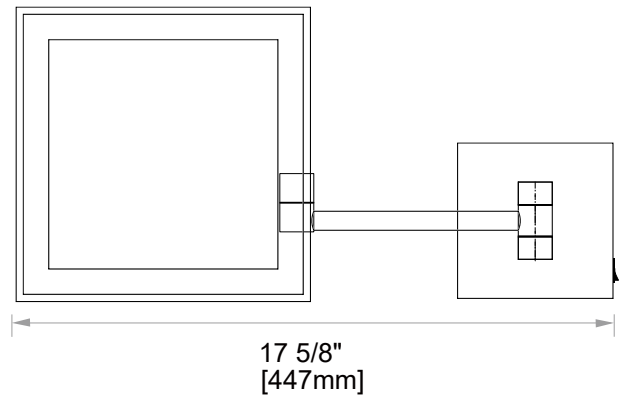

MIRRORS

8" LED MIRROR MAGNIFICATION: 5X KCM-SQ-8LD

White LED

PRODUCT NAME: 8" LED MIRROR
MAGNIFICATION: 5X

PRODUCT CODE: KCM-SQ-8LD

MATERIAL: All-brass construction

KEY FEATURES: Color Temperature: 6500k
Lumens: 350

NOTE: Dimensions and specifications are subject to change without notice.