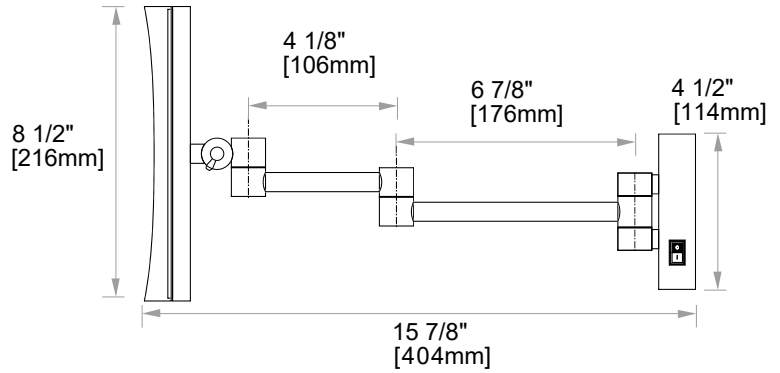

MIRRORS

8" LED MIRROR MAGNIFICATION: 5X KCM-SQ-8LD

White LED

PRODUCT NAME: 8" LED MIRROR
MAGNIFICATION: 5X

PRODUCT CODE: KCM-SQ-8LD

MATERIAL: All-brass construction

KEY FEATURES: Color Temperature: 6500k
Lumens: 350

NOTE: Dimensions and specifications are subject to change without notice.