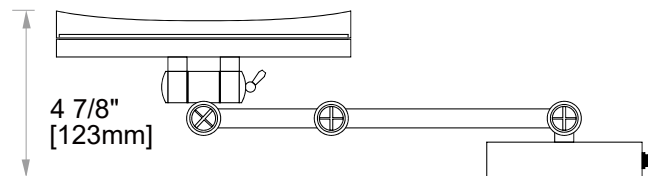

MIRRORS

8" LED MIRROR MAGNIFICATION: 5X KCM-SQ-8LD

White LED

PRODUCT NAME: 8" LED MIRROR
MAGNIFICATION: 5X

PRODUCT CODE: KCM-SQ-8LD

MATERIAL: All-brass construction

KEY FEATURES: Color Temperature: 6500k
Lumens: 350

NOTE: Dimensions and specifications are subject to change without notice.