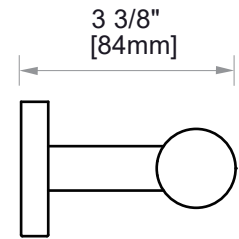

9400 SERIES (1.25"/32MM)

GRAB BAR 36"

8289436

PRODUCT NAME: GRAB BAR

SIZE: 36"

PRODUCT CODE: 8289436

MATERIAL: All-brass construction

STOCKED FINISHES:

NOTE: Dimensions and specifications are subject to change without notice.