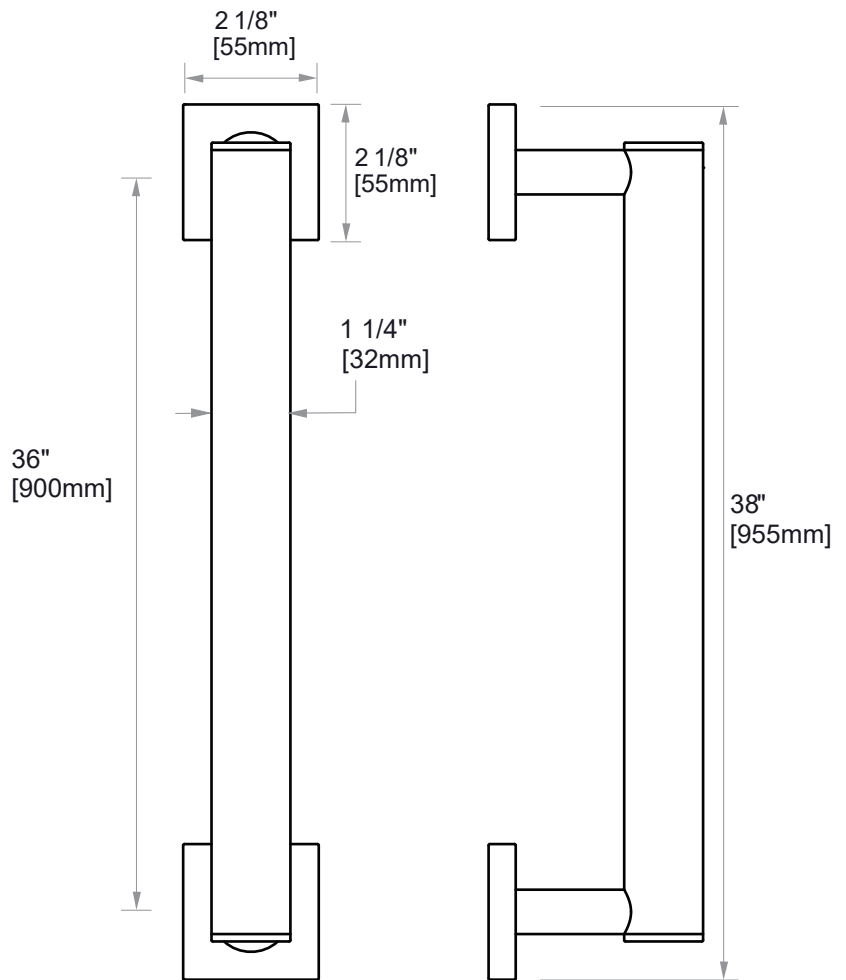

9400 SERIES (1.25"/32MM)

GRAB BAR 36"

8289436

PRODUCT NAME: GRAB BAR

SIZE: 36"

PRODUCT CODE: 8289436

MATERIAL: All-brass construction

STOCKED FINISHES:

NOTE: Dimensions and specifications are subject to change without notice.