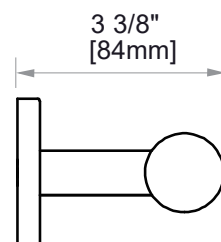

## 9100 SERIES

(1.5"/35mm)

8289136-35mm

**PRODUCT NAME:** GRAB BAR

**SIZE:** 36"

**PRODUCT CODE:** 8289136-35mm

**MATERIAL:** All-brass construction

**STOCKED FINISHES:**