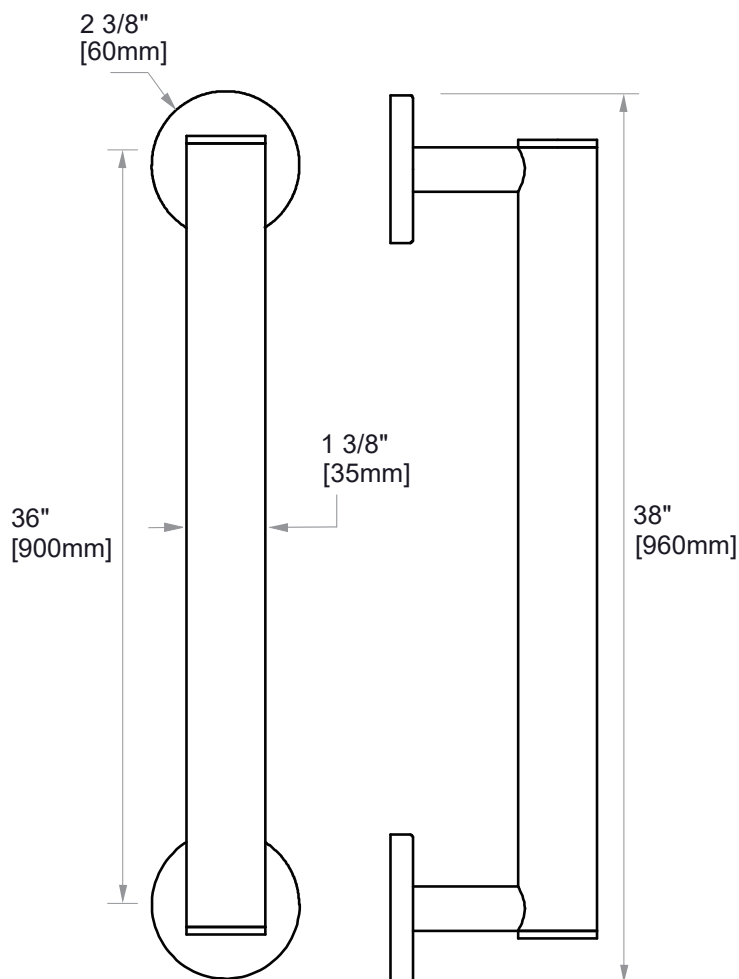

## 9100 SERIES

(1.5"/35mm)

8289136-35mm

**PRODUCT NAME:** GRAB BAR

**SIZE:** 36"

**PRODUCT CODE:** 8289136-35mm

**MATERIAL:** All-brass construction

**STOCKED FINISHES:**

NOTE: Dimensions and specifications are subject to change without notice.