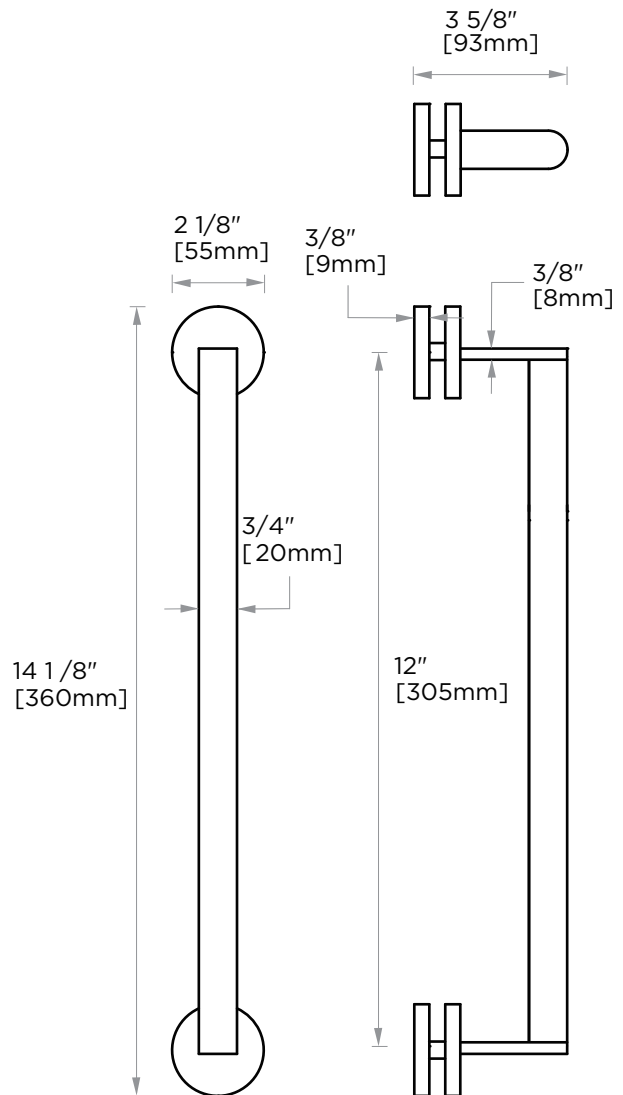

**FRANKFURT
COLLECTION
SINGLE SDH 12"**
3137512

PRODUCT NAME: SINGLE SHOWER
DOOR HANDLE 12"

PRODUCT CODE: 3137512

MATERIAL: All-brass construction

KEY FEATURES: Transitional design.
Round and straight lines

NOTE: Dimensions and specifications are subject to change without notice.

HANDLES INFO

Components Included		
①	Handle	X1
②	Set Screw M6	X2
③	Fixing Bracket	X2
④	Rubber Gasket	X4

Mounting Kits Included		
	X1	Allen Key

GLASS INFO

Glass Hole C-C Distance		
A	8"/203mm	8" Shower Door Handle
	12"/305mm	12" Shower Door Handle
	18"/457mm	18" Shower Door Handle
	24"/610mm	24" Shower Door Handle
	36"/914mm	36" Shower Door Handle
B	1/2" (12mm)	Glass Hole Diameter
C	6-12mm	Glass Thickness

* Can be used with extension kit for thicker doors

NOTE: Dimensions and specifications are subject to change without notice.