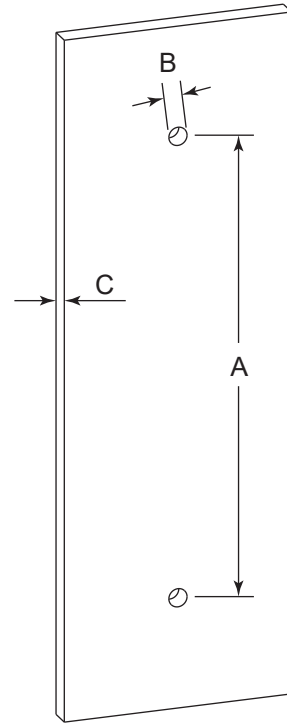

**FRANKFURT
COLLECTION
SINGLE SDH 12"**
3137512

PRODUCT NAME: SINGLE SHOWER
DOOR HANDLE 12"

PRODUCT CODE: 3137512

MATERIAL: All-brass construction

KEY FEATURES: Transitional design.
Round and straight lines

NOTE: Dimensions and specifications are subject to change without notice.

HANDLES INFO

Components Included		
①	Handle	X1
②	Set Screw M6	X2
③	Fixing Bracket	X2
④	Rubber Gasket	X4

Mounting Kits Included		
	X1	Allen Key

GLASS INFO

Glass Hole C-C Distance		
A	8"/203mm	8" Shower Door Handle
	12"/305mm	12" Shower Door Handle
	18"/457mm	18" Shower Door Handle
	24"/610mm	24" Shower Door Handle
	36"/914mm	36" Shower Door Handle
B	1/2" (12mm)	Glass Hole Diameter
C	6-12mm	Glass Thickness