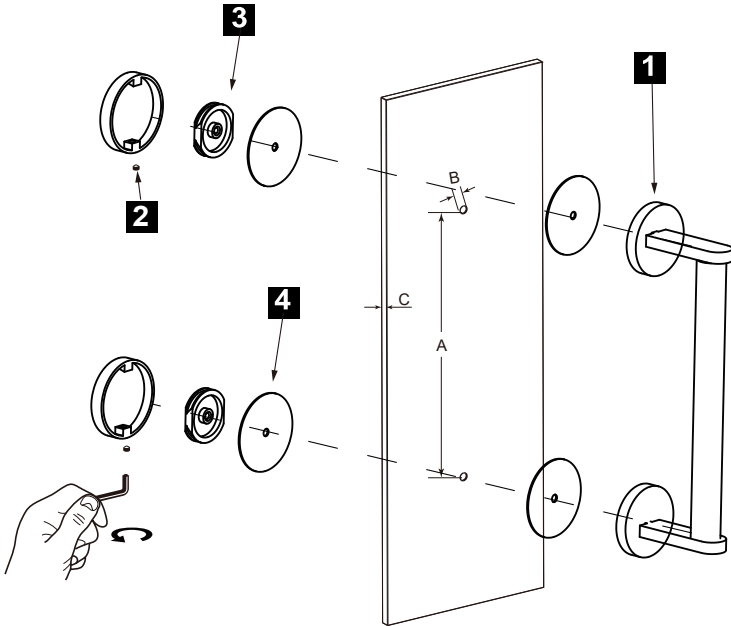

**FRANKFURT
COLLECTION
SINGLE SDH 12"**
3137512

PRODUCT NAME: SINGLE SHOWER
DOOR HANDLE 12"

PRODUCT CODE: 3137512

MATERIAL: All-brass construction

KEY FEATURES: Transitional design.
Round and straight lines

NOTE: Dimensions and specifications are subject to change without notice.

HANDLES INFO

Components Included		
①	Handle	X1
②	Set Screw M6	X2
③	Fixing Bracket	X2
④	Rubber Gasket	X4

Mounting Kits Included		
	X1	Allen Key

GLASS INFO

Glass Hole C-C Distance		
A	8"/203mm	8" Shower Door Handle
	12"/305mm	12" Shower Door Handle
	18"/457mm	18" Shower Door Handle
	24"/610mm	24" Shower Door Handle
	36"/914mm	36" Shower Door Handle
B	1/2" (12mm)	Glass Hole Diameter
C	6-12mm	Glass Thickness