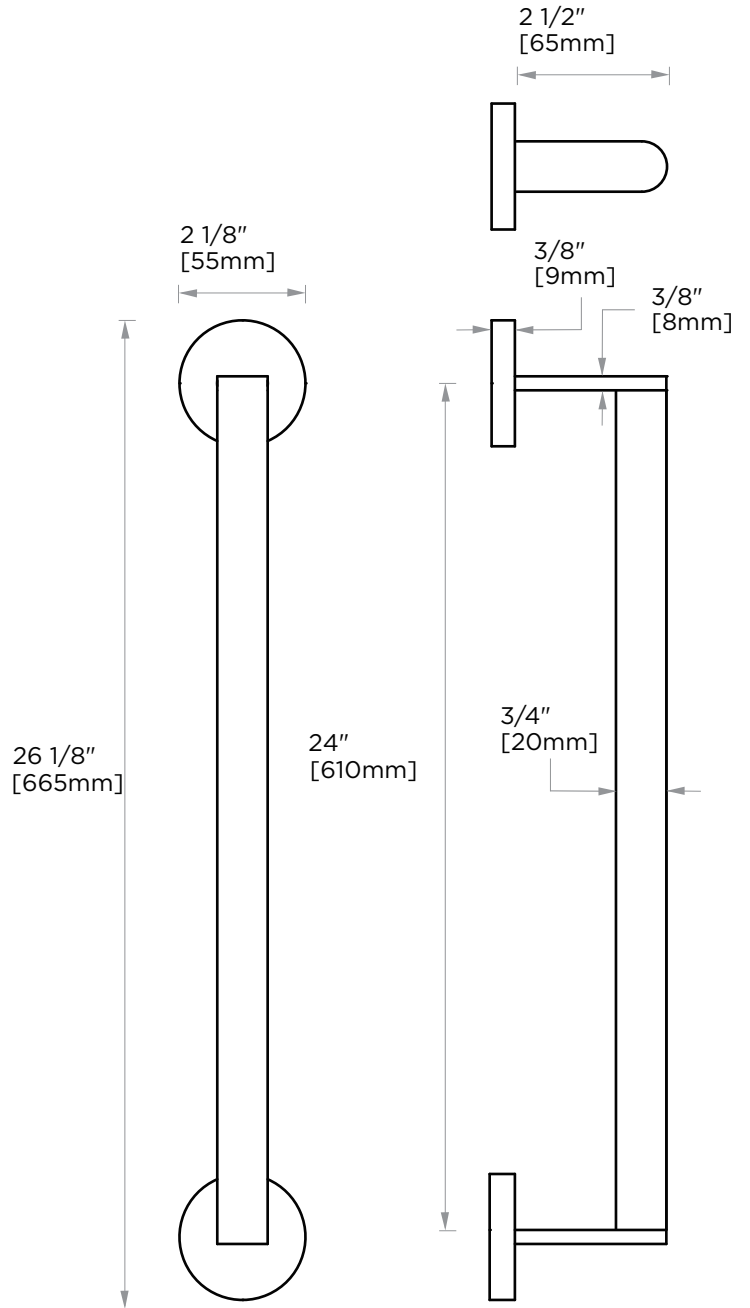

WARRANTY:

Lifetime Limited (Residential Use)
One Year (Commercial Use)

NOTE: Dimensions and specifications are subject to change without notice.