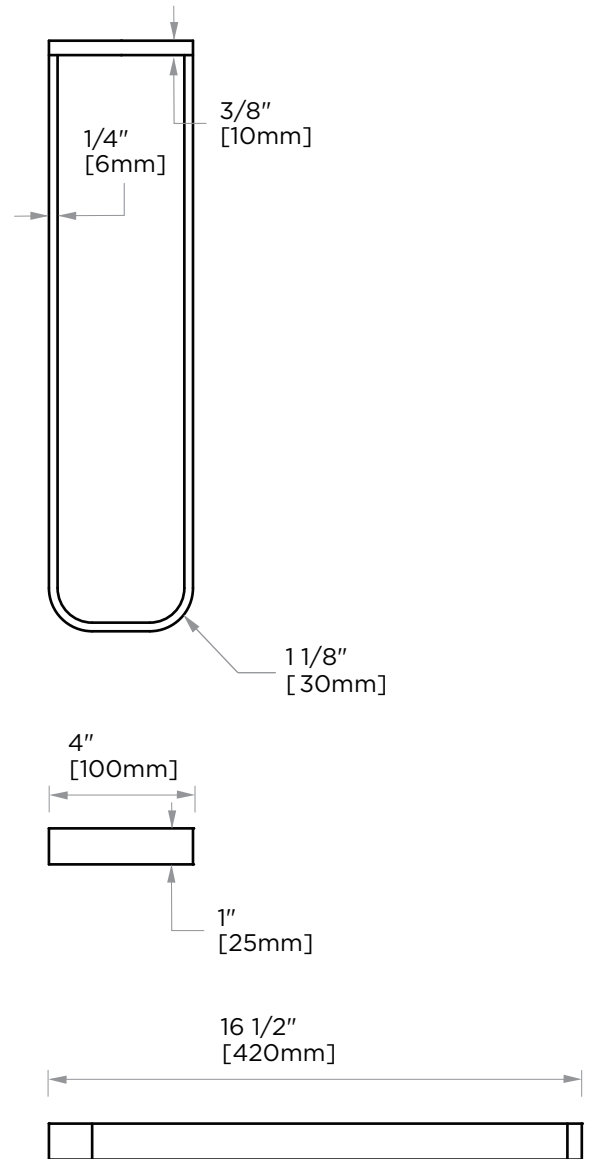

## COLOGNE COLLECTION TOWEL BAR 16" 255160A

**PRODUCT NAME:** TOWEL BAR 16"

**PRODUCT CODE:** 255160A

**MATERIAL:** All-brass construction

**KEY FEATURES:** Contemporary design with strong bold silhouette softened by the rounded corners and curved lines.

NOTE: Dimensions and specifications are subject to change without notice.