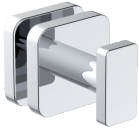

7501

**Mounting Options**

### SINGLE SDH KNOB

2547501

**PRODUCT NAME:** SINGLE SDH KNOB

**PRODUCT CODE:** 2547501

**MATERIAL:** All-brass construction

**KEY FEATURES:** Contemporary design. Clean linear statement combined with engineered curves.