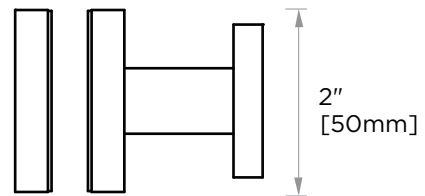

WARRANTY:

Lifetime Limited (Residential Use)
One Year (Commercial Use)

NOTE: Dimensions and specifications are subject to change without notice.