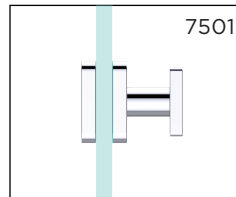

7501

Mounting Options

MILAN COLLECTION

SINGLE SDH KNOB

2547501

PRODUCT NAME: SINGLE SDH KNOB

PRODUCT CODE: 2547501

MATERIAL: All-brass construction

KEY FEATURES: Contemporary design. Clean linear statement combined with engineered curves.

STOCKED FINISHES:

- Polished Chrome (99)
- Brushed Nickel (81)
- Polished Nickel (68)
- Matte Black (48)

SPECIAL FINISHES AVAILABLE: 26 options available. Please see our website for full list samples

WARRANTY:

Lifetime Limited (Residential Use)
One Year (Commercial Use)