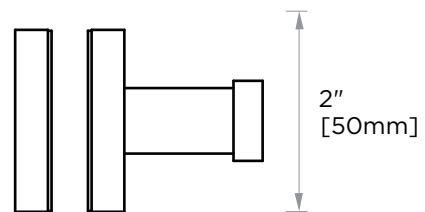

WARRANTY:

Lifetime Limited (Residential Use)
One Year (Commercial Use)

NOTE: Dimensions and specifications are subject to change without notice.