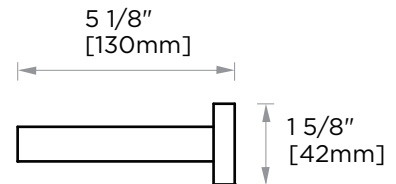

## LONDON COLLECTION DOUBLE TOWEL BAR 18" 248182

**PRODUCT NAME:** DOUBLE TOWEL BAR 18"

**PRODUCT CODE:** 248182

**MATERIAL:** All-brass construction

**KEY FEATURES:** Contemporary design.  
Sleek rectangular shapes offset  
by strong squared anchors.

**STOCKED FINISHES:**

- Polished Chrome (99)
- Brushed Nickel (81)
- Polished Nickel (68)

19 5/8"  
[502mm]

**SPECIAL FINISHES AVAILABLE:** 26 options available.  
Please see our website for  
full list samples