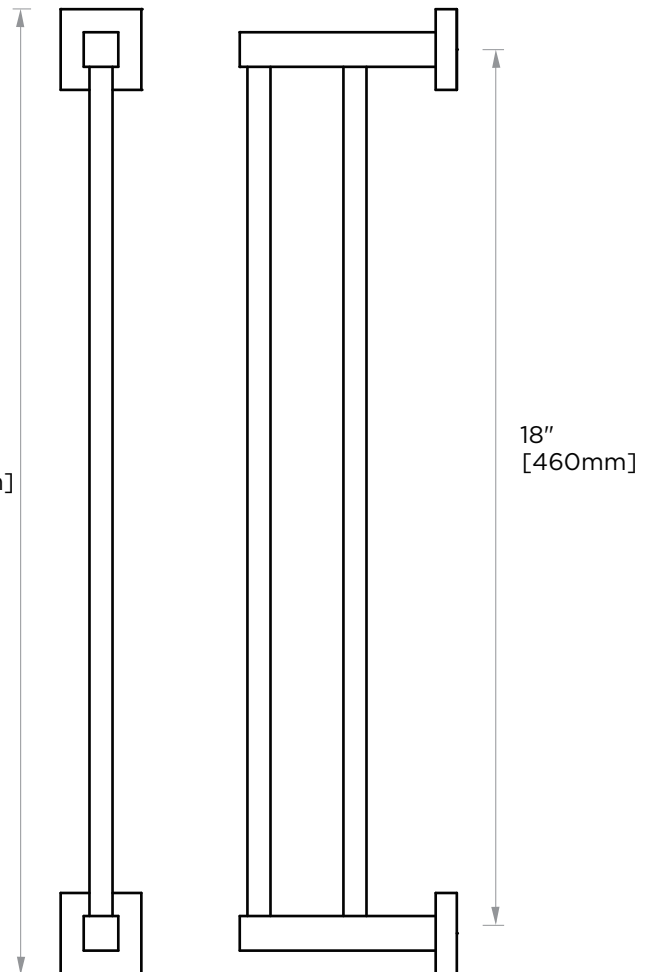

WARRANTY:

Lifetime Limited (Residential Use)
One Year (Commercial Use)

NOTE: Dimensions and specifications are subject to change without notice.