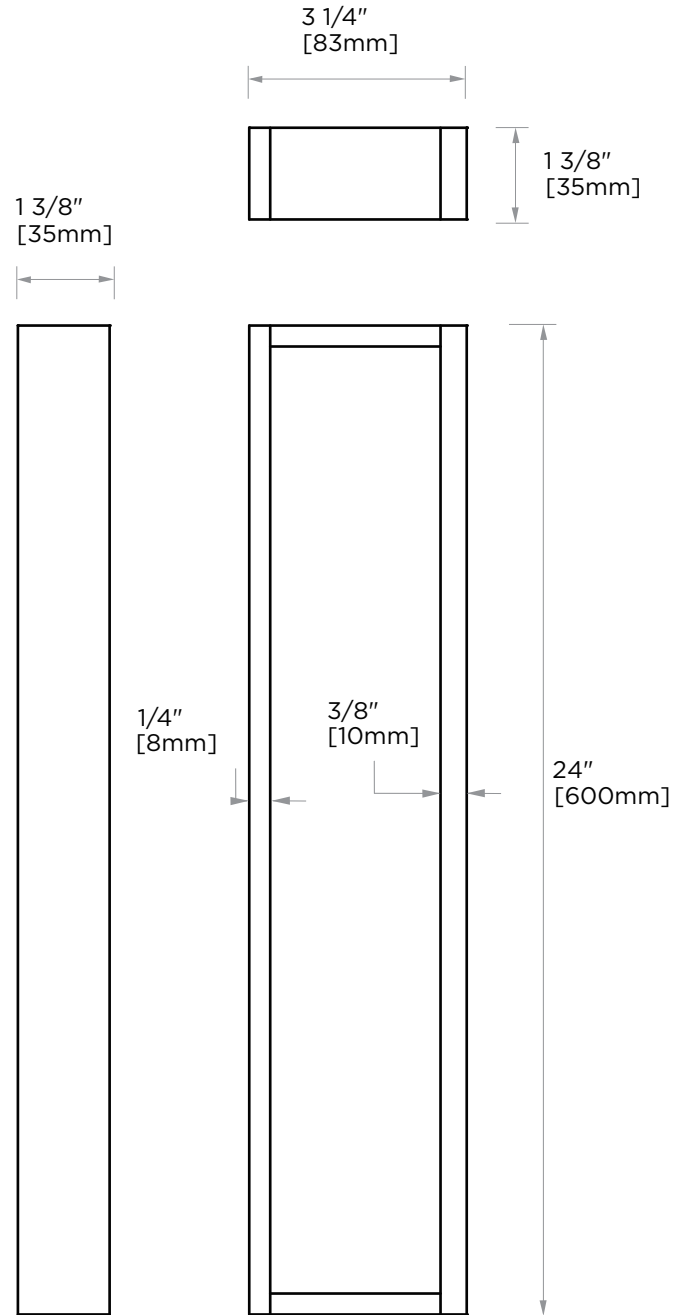

**BERLIN COLLECTION**  
**SOLID BACK TOWEL**  
**BAR 24"**  
232240SB

**PRODUCT NAME:** SOLID BACK TOWEL BAR 24"

**PRODUCT CODE:** 232240SB

**MATERIAL:** All-brass construction

**KEY FEATURES:** Contemporary design with solid bold rectangular geometry.

NOTE: Dimensions and specifications are subject to change without notice.