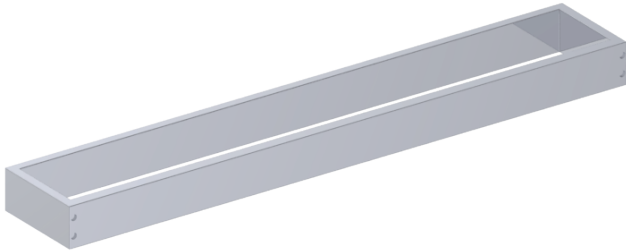

**BERLIN COLLECTION**  
**SOLID BACK TOWEL**  
**BAR 24"**  
232240SB

**PRODUCT NAME:** SOLID BACK TOWEL BAR 24"

**PRODUCT CODE:** 232240SB

**MATERIAL:** All-brass construction

**KEY FEATURES:** Contemporary design with solid bold rectangular geometry.