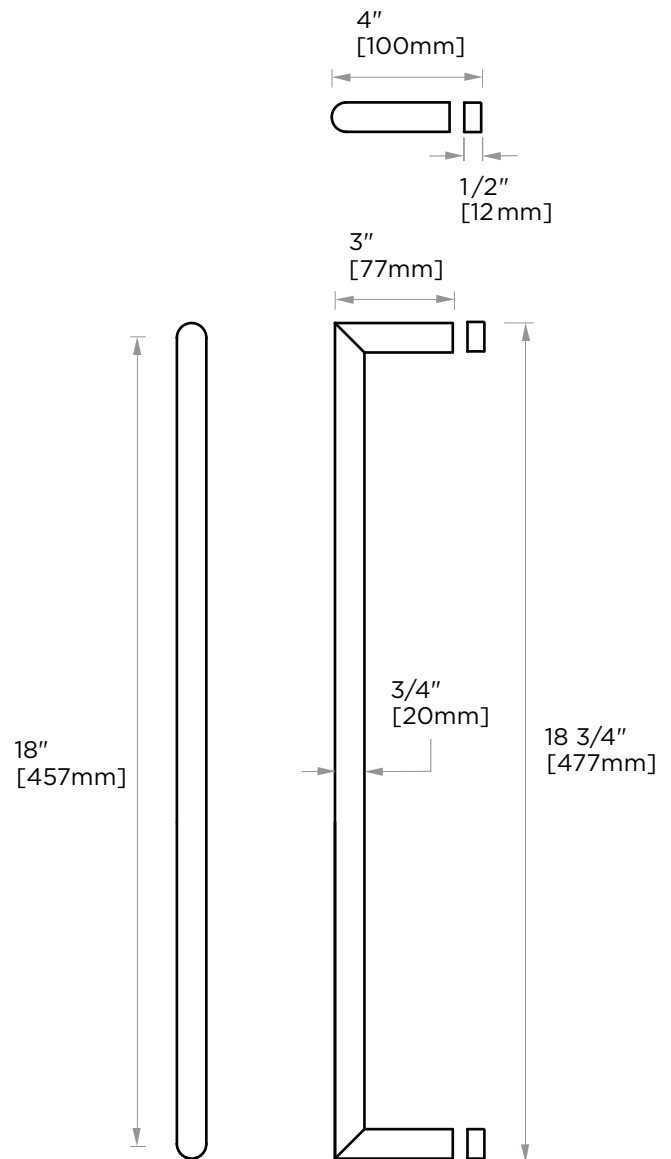

SEVILLE COLLECTION

SINGLE SHOWER DOOR HANDLE

1887518

PRODUCT NAME: SINGLE SHOWER DOOR HANDLE

PRODUCT CODE: 1887518

MATERIAL: All-brass construction

KEY FEATURES: Sleek round profile, minimalist footprint, with no rosette.

NOTE: Dimensions and specifications are subject to change without notice.

HANDLES INFO

Components Included		
①	Handle	X1
②	Set Screw M6	X2
③	Fixing Bracket	X2
④	Rubber Gasket	X4

Mounting Kits Included		
	X1	Allen Key

GLASS INFO

Glass Hole C-C Distance		
A	8"/203mm	8" Shower Door Handle
	12"/305mm	12" Shower Door Handle
	18"/457mm	18" Shower Door Handle
	24"/610mm	24" Shower Door Handle
	36"/914mm	36" Shower Door Handle
B	3/8" (10mm)	Glass Hole Diameter
C	6-12mm	Glass Thickness

* Can be used with extension kit for thicker doors

NOTE: Dimensions and specifications are subject to change without notice.