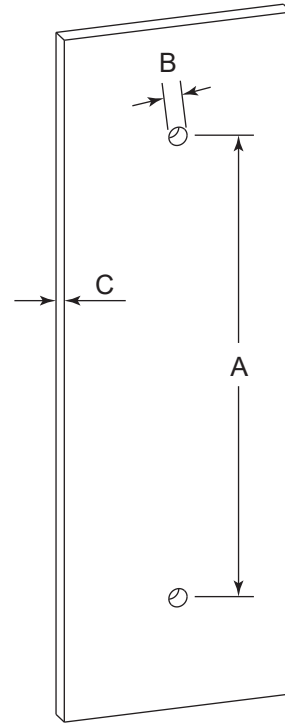

SEVILLE COLLECTION

SINGLE SHOWER DOOR HANDLE

1887518

PRODUCT NAME: SINGLE SHOWER DOOR HANDLE

PRODUCT CODE: 1887518

MATERIAL: All-brass construction

KEY FEATURES: Sleek round profile, minimalist footprint, with no rosette.

NOTE: Dimensions and specifications are subject to change without notice.

HANDLES INFO

Components Included		
①	Handle	X1
②	Set Screw M6	X2
③	Fixing Bracket	X2
④	Rubber Gasket	X4

Mounting Kits Included		
	X1	Allen Key

GLASS INFO

Glass Hole C-C Distance		
A	8"/203mm	8" Shower Door Handle
	12"/305mm	12" Shower Door Handle
	18"/457mm	18" Shower Door Handle
	24"/610mm	24" Shower Door Handle
	36"/914mm	36" Shower Door Handle
B	3/8" (10mm)	Glass Hole Diameter
C	6-12mm	Glass Thickness