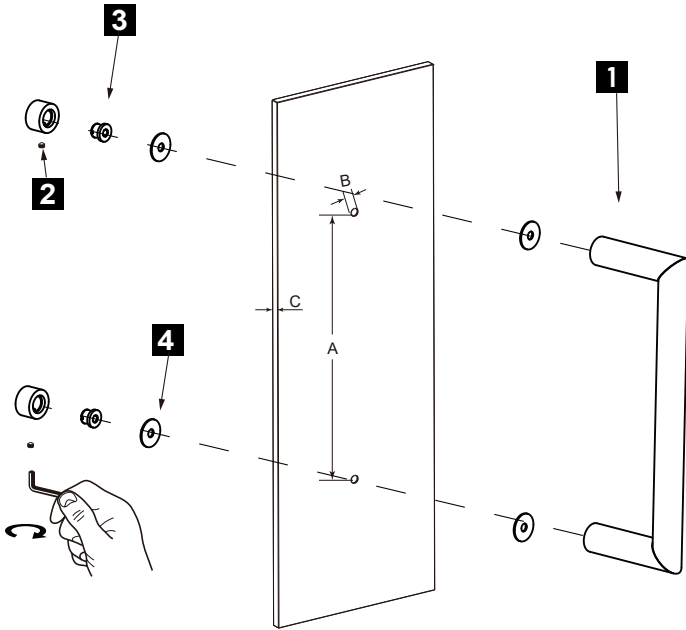

SEVILLE COLLECTION

SINGLE SHOWER DOOR HANDLE

1887518

PRODUCT NAME: SINGLE SHOWER DOOR HANDLE

PRODUCT CODE: 1887518

MATERIAL: All-brass construction

KEY FEATURES: Sleek round profile, minimalist footprint, with no rosette.

NOTE: Dimensions and specifications are subject to change without notice.

HANDLES INFO

Components Included		
①	Handle	X1
②	Set Screw M6	X2
③	Fixing Bracket	X2
④	Rubber Gasket	X4

Mounting Kits Included		
	X1	Allen Key

GLASS INFO

Glass Hole C-C Distance		
A	8"/203mm	8" Shower Door Handle
	12"/305mm	12" Shower Door Handle
	18"/457mm	18" Shower Door Handle
	24"/610mm	24" Shower Door Handle
	36"/914mm	36" Shower Door Handle
B	3/8" (10mm)	Glass Hole Diameter
C	6-12mm	Glass Thickness