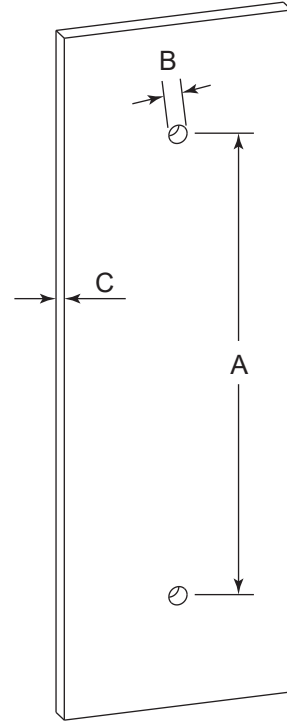

SEVILLE COLLECTION

SINGLE SHOWER DOOR HANDLE

1887512

PRODUCT NAME: SINGLE SHOWER DOOR HANDLE

PRODUCT CODE: 1887512

MATERIAL: All-brass construction

KEY FEATURES: Sleek round profile, minimalist footprint, with no rosette.

NOTE: Dimensions and specifications are subject to change without notice.

HANDLES INFO

Components Included		
①	Handle	X1
②	Set Screw M6	X2
③	Fixing Bracket	X2
④	Rubber Gasket	X4

Mounting Kits Included		
	X1	Allen Key

GLASS INFO

Glass Hole C-C Distance		
A	8"/203mm	8" Shower Door Handle
	12"/305mm	12" Shower Door Handle
	18"/457mm	18" Shower Door Handle
	24"/610mm	24" Shower Door Handle
	36"/914mm	36" Shower Door Handle
B	3/8" (10mm)	Glass Hole Diameter
C	6-12mm	Glass Thickness