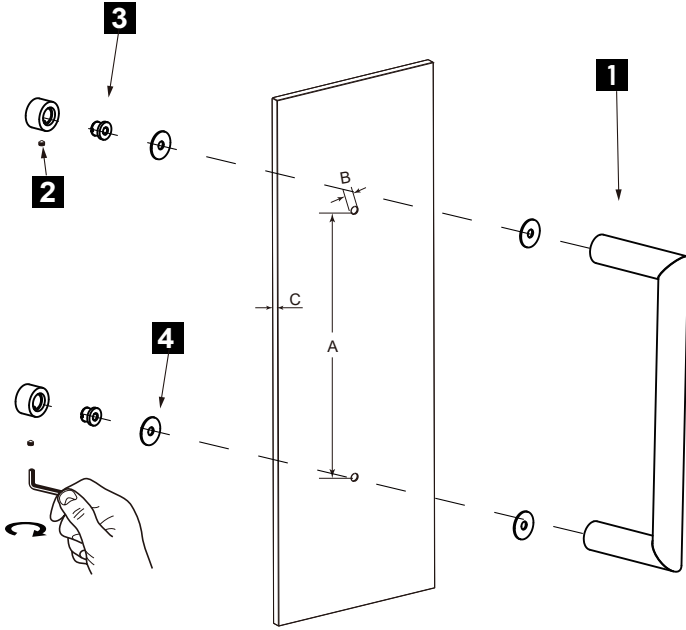

SEVILLE COLLECTION

SINGLE SHOWER DOOR HANDLE

1887512

PRODUCT NAME: SINGLE SHOWER DOOR HANDLE

PRODUCT CODE: 1887512

MATERIAL: All-brass construction

KEY FEATURES: Sleek round profile, minimalist footprint, with no rosette.

NOTE: Dimensions and specifications are subject to change without notice.

HANDLES INFO

Components Included		
①	Handle	X1
②	Set Screw M6	X2
③	Fixing Bracket	X2
④	Rubber Gasket	X4

Mounting Kits Included		
	X1	Allen Key

GLASS INFO

Glass Hole C-C Distance		
A	8"/203mm	8" Shower Door Handle
	12"/305mm	12" Shower Door Handle
	18"/457mm	18" Shower Door Handle
	24"/610mm	24" Shower Door Handle
	36"/914mm	36" Shower Door Handle
B	3/8" (10mm)	Glass Hole Diameter
C	6-12mm	Glass Thickness