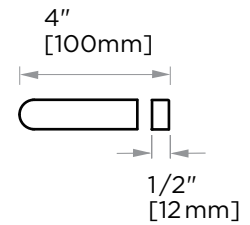

SEVILLE COLLECTION

SINGLE SHOWER DOOR HANDLE

1887512

PRODUCT NAME: SINGLE SHOWER DOOR HANDLE

PRODUCT CODE: 1887512

MATERIAL: All-brass construction

KEY FEATURES: Sleek round profile, minimalist footprint, with no rosette.

NOTE: Dimensions and specifications are subject to change without notice.

HANDLES INFO

Components Included		
①	Handle	X1
②	Set Screw M6	X2
③	Fixing Bracket	X2
④	Rubber Gasket	X4

Mounting Kits Included		
	X1	Allen Key

GLASS INFO

Glass Hole C-C Distance		
A	8"/203mm	8" Shower Door Handle
	12"/305mm	12" Shower Door Handle
	18"/457mm	18" Shower Door Handle
	24"/610mm	24" Shower Door Handle
	36"/914mm	36" Shower Door Handle
B	3/8" (10mm)	Glass Hole Diameter
C	6-12mm	Glass Thickness

* Can be used with extension kit for thicker doors

NOTE: Dimensions and specifications are subject to change without notice.