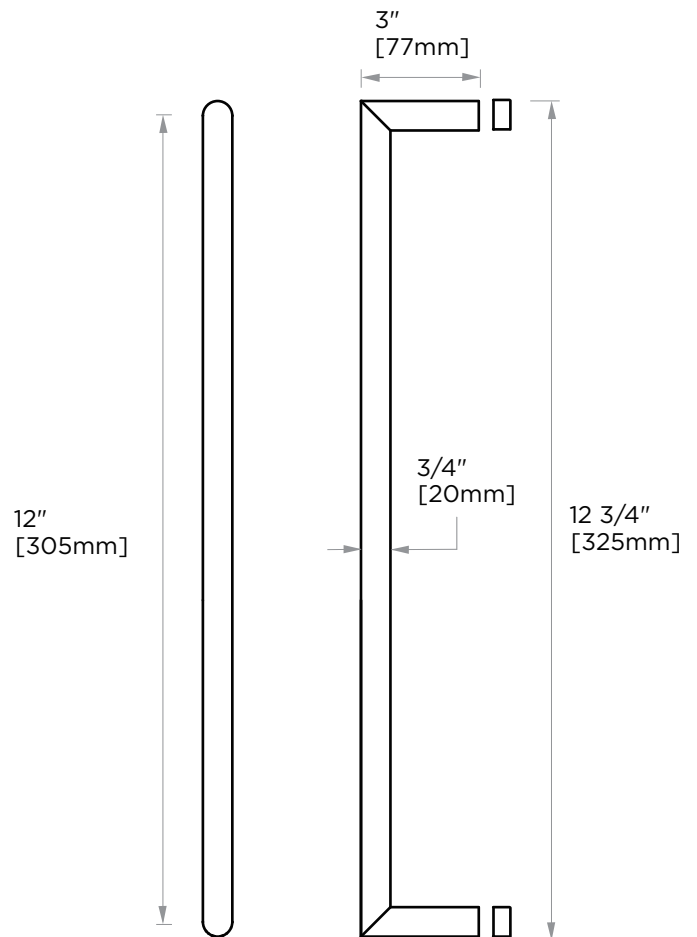

SEVILLE COLLECTION

SINGLE SHOWER DOOR HANDLE

1887512

PRODUCT NAME: SINGLE SHOWER DOOR HANDLE

PRODUCT CODE: 1887512

MATERIAL: All-brass construction

KEY FEATURES: Sleek round profile, minimalist footprint, with no rosette.

NOTE: Dimensions and specifications are subject to change without notice.

HANDLES INFO

Components Included		
①	Handle	X1
②	Set Screw M6	X2
③	Fixing Bracket	X2
④	Rubber Gasket	X4

Mounting Kits Included		
	X1	Allen Key

GLASS INFO

Glass Hole C-C Distance		
A	8"/203mm	8" Shower Door Handle
	12"/305mm	12" Shower Door Handle
	18"/457mm	18" Shower Door Handle
	24"/610mm	24" Shower Door Handle
	36"/914mm	36" Shower Door Handle
B	3/8" (10mm)	Glass Hole Diameter
C	6-12mm	Glass Thickness

* Can be used with extension kit for thicker doors

NOTE: Dimensions and specifications are subject to change without notice.