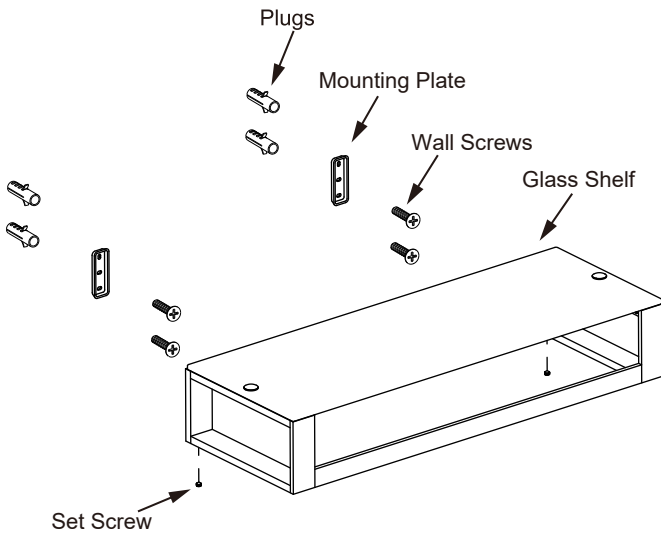

BERLIN COLLECTION

GLASS TOWEL W/TOWEL BAR 24" 232672

Tools required for installation

Level

Drill

Pencil

Screwdriver

Hammer