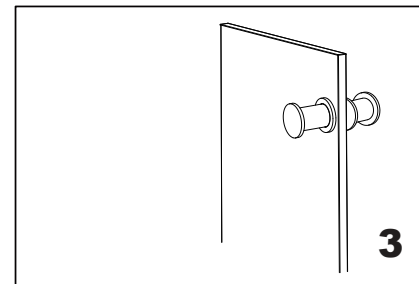

Tighten the knob-A & knob-B to avoid losing.