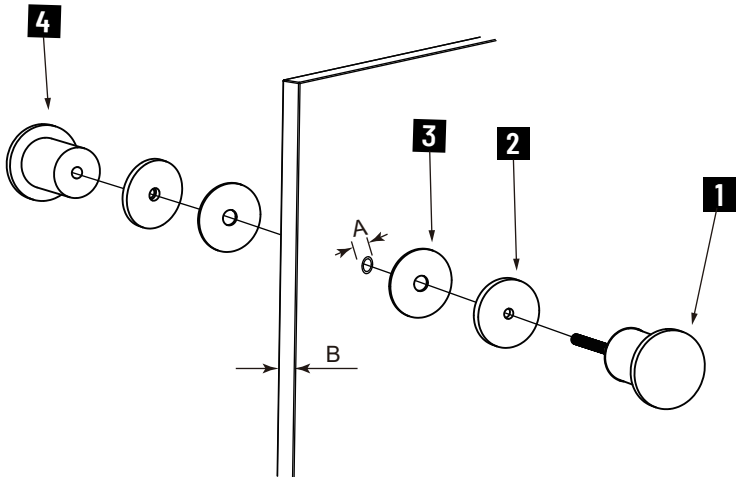

#### DOUBLE SDH KNOB

1707502

- 1. Knob-A x 1
- 2. Decorative plate X2
- 3. Clear Gasket x 2
- 4. Knob-B x 1

GLASS INFO		
A	1/2"(12mm)	Glass Hole Diameter
B	6-12mm	Glass Thickness

Install the knob-A (bolt) through the glass hole, make sure the rubber gaskets are between knob&glass.

Screw in the knob-B into the bolt.

Tighten the knob-A & knob-B to avoid losing.