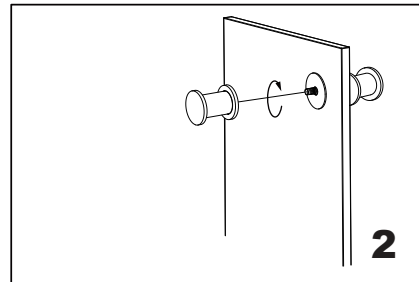

#### DOUBLE SDH KNOB

1707502

- 1. Knob-A x 1
- 2. Decorative plate X2
- 3. Clear Gasket x 2
- 4. Knob-B x 1

GLASS INFO		
A	1/2"(12mm)	Glass Hole Diameter
B	6-12mm	Glass Thickness

Install the knob-A (bolt) through the glass hole, make sure the rubber gaskets are between knob&glass.

Screw in the knob-B into the bolt.

Tighten the knob-A & knob-B to avoid losing.