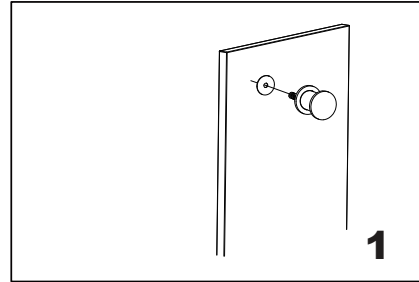

#### DOUBLE SDH KNOB

1707502

- 1. Knob-A x 1
- 2. Decorative plate X2
- 3. Clear Gasket x 2
- 4. Knob-B x 1

GLASS INFO		
A	1/2"(12mm)	Glass Hole Diameter
B	6-12mm	Glass Thickness

Install the knob-A (bolt) through the glass hole, make sure the rubber gaskets are between knob&glass.

Screw in the knob-B into the bolt.

Tighten the knob-A & knob-B to avoid losing.