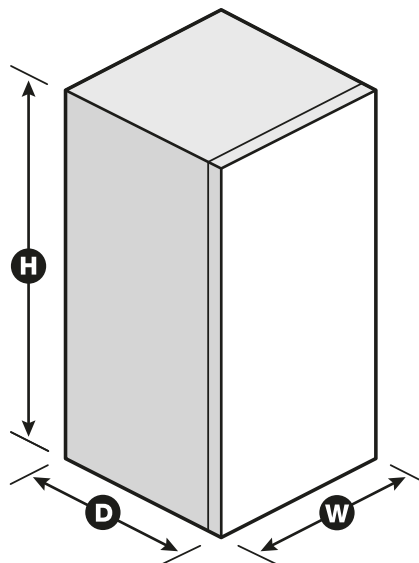

Self-Cleaning Cycle

Makes routine maintenance easy using affresh® Ice Maker Cleaner.

NOTE: Dimensions are for planning purposes only. For complete details, see Installation Instructions packed with product. Specifications subject to change without notice.