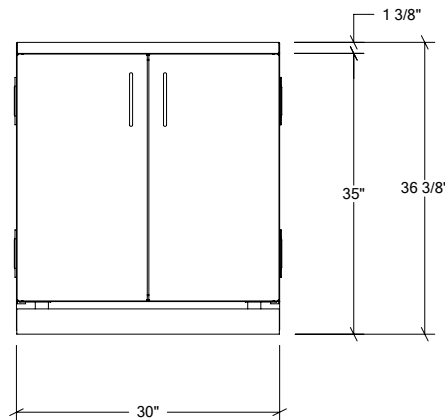

### Specifications

Collection:	PURE
Width:	30"
Depth:	28"
Material:	Stainless Steel 304 / Maple
Thickness:	18 ga
Finish:	Brushed / Maple
Nbr doors / drawers	2
Hinges Position:	n/a
Handle:	Standard
Installation:	Between cabinets
Packing dimensions:	