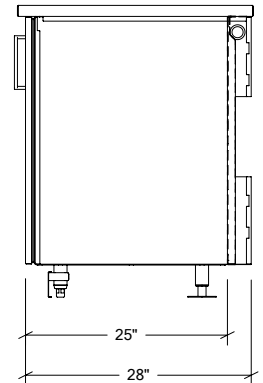

### Specifications

Collection:	PURE
Width:	30"
Depth:	28"
Material:	Stainless Steel 304 / Maple
Thickness:	18 ga
Finish:	Brushed / Maple
Nbr doors / drawers	2
Hinges Position:	n/a
Handle:	Standard
Installation:	Between cabinets
Packing dimensions:	