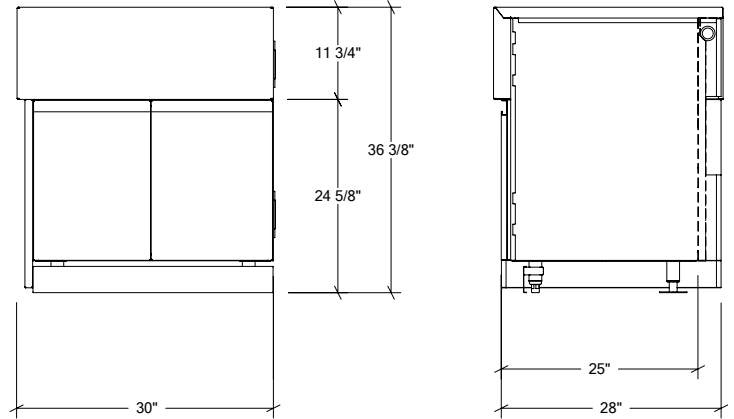

OUTDOOR KITCHEN CABINETS IN STAINLESS STEEL

HROK-SSSC-800265 | LINE

30" Sink Cabinet SocialCorner 2 doors

Specifications

Collection:	LINE
Width:	30"
Depth:	28"
Material:	Stainless Steel 304
Thickness:	18 ga
Finish:	Brushed
Nbr doors / drawers	2
Hinges Position:	n/a
Handle:	Standard
Installation:	End
Packing dimensions:	32 1/4" x 34 1/4" x 37 3/8"