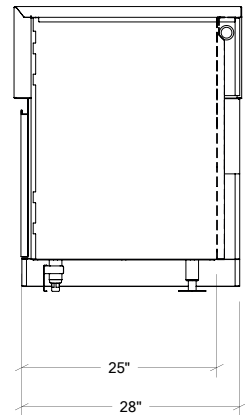

OUTDOOR KITCHEN CABINETS IN STAINLESS STEEL

HROK-SSSC-800211 | LINE

36" Sink Cabinet SocialCorner 2 doors

Specifications

Collection:	LINE
Width:	36"
Depth:	28"
Material:	Stainless Steel 304
Thickness:	18 ga
Finish:	Brushed
Nbr doors / drawers	2
Hinges Position:	n/a
Handle:	Standard
Installation:	End
Packing dimensions:	33 1/4" x 40 1/4" x 39 7/8"