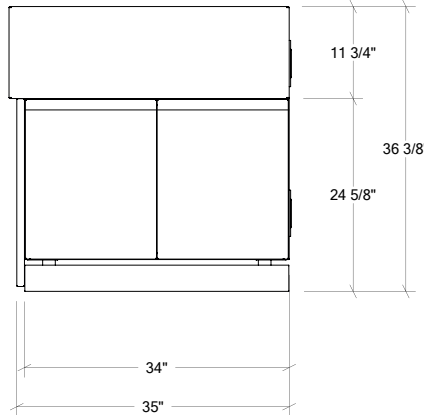

OUTDOOR KITCHEN CABINETS IN STAINLESS STEEL

HROK-SSSC-800211 | LINE

36" Sink Cabinet SocialCorner 2 doors

Specifications

Collection:	LINE
Width:	36"
Depth:	28"
Material:	Stainless Steel 304
Thickness:	18 ga
Finish:	Brushed
Nbr doors / drawers	2
Hinges Position:	n/a
Handle:	Standard
Installation:	End
Packing dimensions:	33 1/4" x 40 1/4" x 39 7/8"