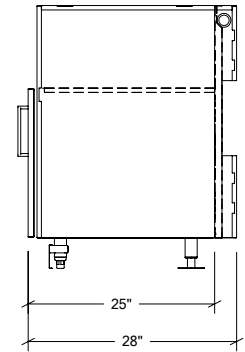

OUTDOOR KITCHEN CABINETS IN STAINLESS STEEL

HROK-GR-800062 | PURE

18" Grill Base Cabinet 1 door
right hinges

Fillers are adapted to the dimension of your burner

Specifications

Collection:	PURE
Width:	18"
Depth:	28"
Material:	Stainless Steel 304
Thickness:	18 ga
Finish:	Brushed
Nbr doors / drawers	1
Hinges Position:	right
Handle:	Standard
Installation:	Between cabinets
Packing dimensions:	22 1/4" x 32 1/4" x 40 1/4"