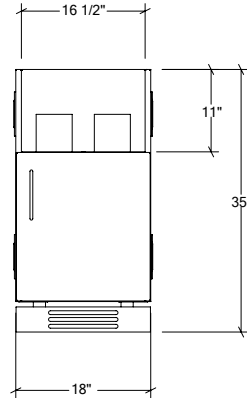

OUTDOOR KITCHEN CABINETS IN STAINLESS STEEL

HROK-GR-800062 | PURE

18" Grill Base Cabinet 1 door
right hinges

Fillers are adapted to the dimension of your burner

Specifications

Collection:	PURE
Width:	18"
Depth:	28"
Material:	Stainless Steel 304
Thickness:	18 ga
Finish:	Brushed
Nbr doors / drawers	1
Hinges Position:	right
Handle:	Standard
Installation:	Between cabinets
Packing dimensions:	22 1/4" x 32 1/4" x 40 1/4"