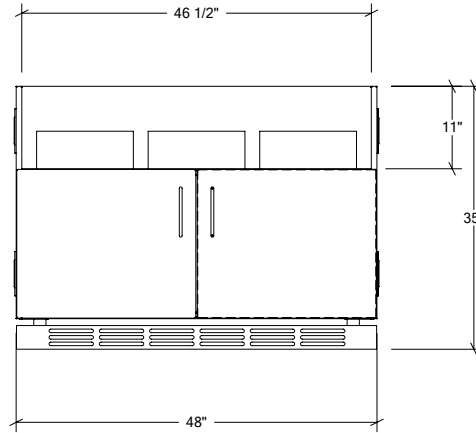

OUTDOOR KITCHEN CABINETS IN STAINLESS STEEL

HROK-GR-800017 | PURE

48" Grill Base Cabinet 2 doors

Specifications

Collection:	PURE
Width:	48"
Depth:	28"
Material:	Stainless Steel 304
Thickness:	18 ga
Finish:	Brushed
Nbr doors / drawers	2
Hinges Position:	n/a
Handle:	Standard
Installation:	Between cabinets
Packing dimensions:	32 1/4" x 52 1/4" x 37 3/8"