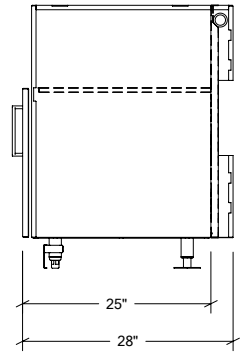

OUTDOOR KITCHEN CABINETS IN STAINLESS STEEL

HROK-GR-800017 | PURE

48" Grill Base Cabinet 2 doors

Specifications

Collection:	PURE
Width:	48"
Depth:	28"
Material:	Stainless Steel 304
Thickness:	18 ga
Finish:	Brushed
Nbr doors / drawers	2
Hinges Position:	n/a
Handle:	Standard
Installation:	Between cabinets
Packing dimensions:	32 1/4" x 52 1/4" x 37 3/8"