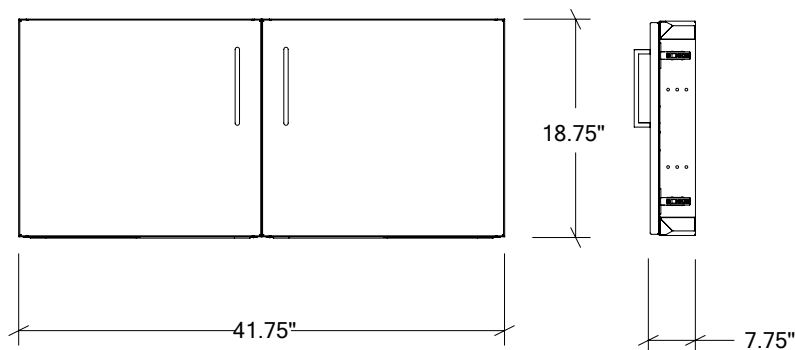

OUTDOOR KITCHEN INSERTS IN STAINLESS STEEL

HROK-ACF-806007 | PURE

42" Built-in Access Double Doors Mid-Height

Specifications

Collection:	PURE
Material:	Stainless Steel 304
Thickness:	18 ga
Finish:	Brushed
Nbr doors / drawers:	2
Hinges Position:	n/a
Installation:	Flush
Cut-out dimensions:	42"W x 19"H x 7 3/4"D
Overall dimensions:	41 3/4"W x 18 3/4"H x 7 3/4"D