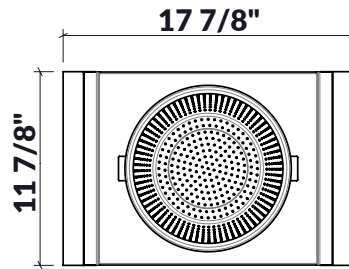

225209 | SERVING BOARD BOWL AND COLANDER

STAINLESS STEEL SINK ACCESSORY

Specifications

| | |
|--|--------------------|
| Model | 225209 |
| Handle | Walnut |
| Compatible bowl dimension (front-to-back) | 18" |
| Overall dimensions | 12" x 19" x 4 1/2" |