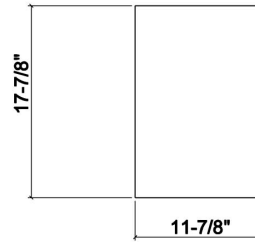

210066 | CUTTING BOARD

MAPLE STAINLESS STEEL SINK ACCESSORY

Specifications

Model	210066
Collection	Cutting board
Compatible bowl dimension (front-to-back)	17"
Overall dimensions	12" × 18" × 1 1/2"

Features