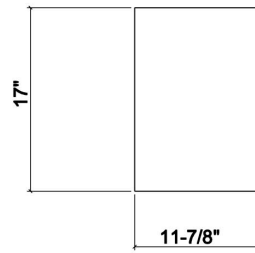

210064 | CUTTING BOARD

MAPLE STAINLESS STEEL SINK ACCESSORY

Specifications

Model	210064
Collection	Cutting board
Compatible bowl dimension (front-to-back)	16"
Overall dimensions	12" × 17" × 1 1/2"

Features