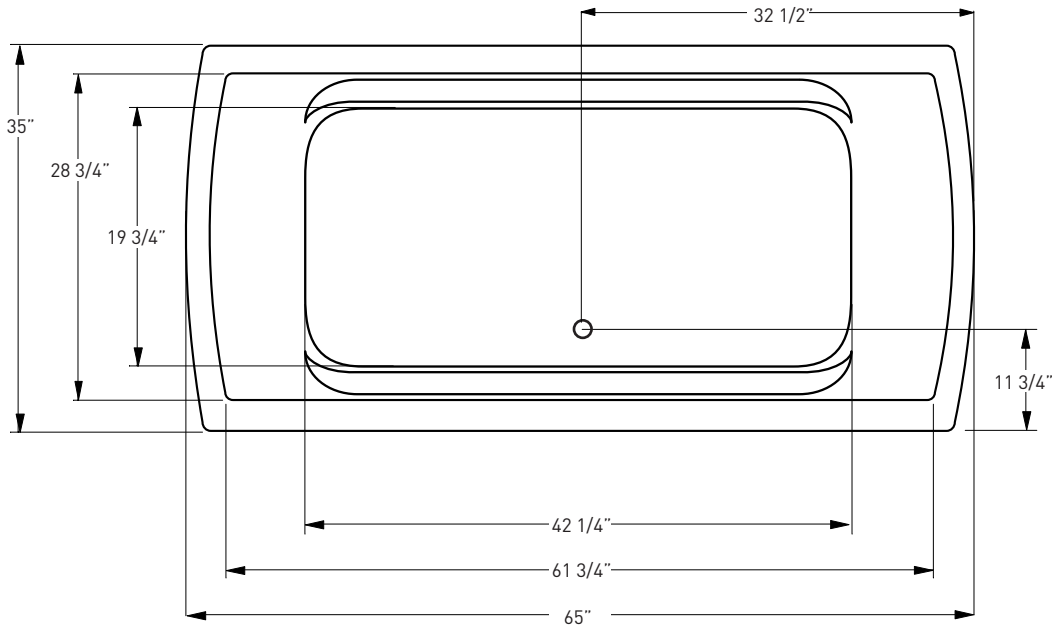

JETTA

Cosmo Collection

EQUINOX

(J-70) 65" x 35" x 24"

APPROX. OPERATING GALLONS: 78

- Sleek, contemporary look
- High-gloss / high-impact acrylic
- Extra thick glassing
- Angled backrest for comfort
- Tub with Chrome waste and Non-integrated overflow

COLORS AVAILABLE

White

COSMO ABOVE FLOOR DRAIN KIT

- Freestanding tub rough-in
- Install before tile
- Designed to be installed in a 8" to 10" joist space
- Can be installed with waterproof membrane

Sold separately.
Not required for tub install

FOR INFORMATION OR
TO PLACE AN ORDER
CALL 1.800.288.7771

JETTACORP.COM

TECHNICAL SPECIFICATIONS

EQUINOX *J-70*

67" x 35" x 24" RECTANGLE SOAKER

JETTA

JETTACORP.COM

INSTALLATION: Measure tub before installing.