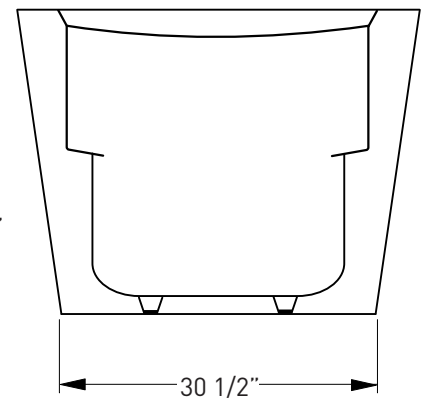

JETTA

Cosmo Collection

EQUINOX

(J-70) 65" x 35" x 24"

APPROX. OPERATING GALLONS: 78

- Sleek, contemporary look
- High-gloss / high-impact acrylic
- Extra thick glassing
- Angled backrest for comfort
- Tub with Chrome waste and Non-integrated overflow

COLORS AVAILABLE

White

COSMO ABOVE FLOOR DRAIN KIT

- Freestanding tub rough-in
- Install before tile
- Designed to be installed in a 8" to 10" joist space
- Can be installed with waterproof membrane

Sold separately.
Not required for tub install

FOR INFORMATION OR
TO PLACE AN ORDER
CALL 1.800.288.7771

JETTACORP.COM

TECHNICAL SPECIFICATIONS

EQUINOX *J-70*

67" x 35" x 24" RECTANGLE SOAKER

JETTA

JETTACORP.COM

INSTALLATION: Measure tub before installing.