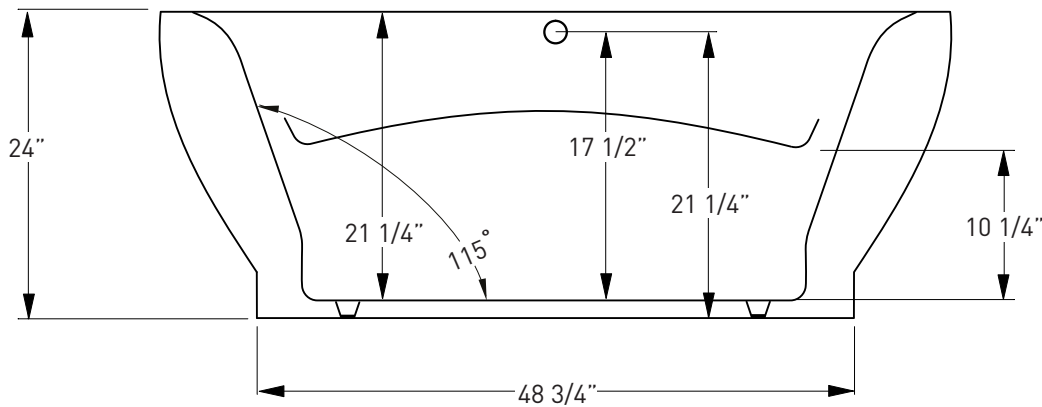

JETTA

Cosmo Collection

EQUINOX

(J-70) 65" x 35" x 24"

APPROX. OPERATING GALLONS: 78

- Sleek, contemporary look
- High-gloss / high-impact acrylic
- Extra thick glassing
- Angled backrest for comfort
- Tub with Chrome waste and Non-integrated overflow

COLORS AVAILABLE

White

COSMO ABOVE FLOOR DRAIN KIT

- Freestanding tub rough-in
- Install before tile
- Designed to be installed in a 8" to 10" joist space
- Can be installed with waterproof membrane

Sold separately.
Not required for tub install

FOR INFORMATION OR
TO PLACE AN ORDER
CALL 1.800.288.7771

JETTACORP.COM

TECHNICAL SPECIFICATIONS

EQUINOX *J-70*

67" x 35" x 24" RECTANGLE SOAKER

JETTA

JETTACORP.COM

INSTALLATION: Measure tub before installing.