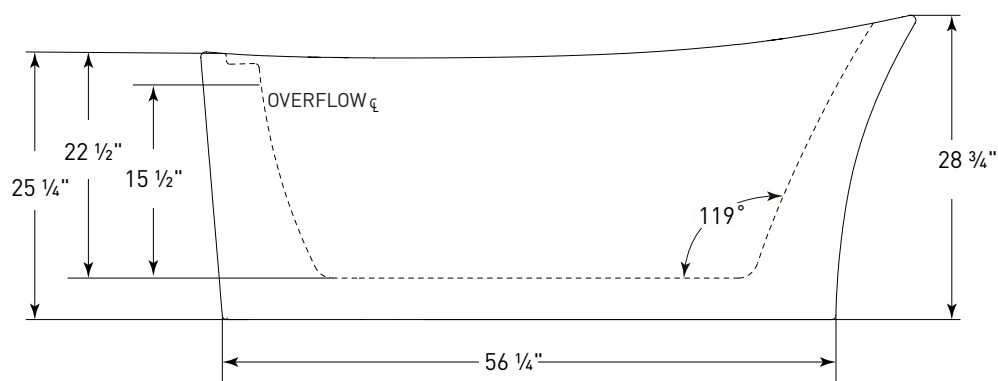

TECHNICAL SPECIFICATIONS

LUMOS *J-89*

67" x 31" x 29" OVAL SOAKER

JETTA

JETTACORP.COM

INSTALLATION: Measure tub before installing.
Dimensional variance on drawings may be +/- 1/2 inch and are subject to change without notice

© 2018 Jetta Corporation. All rights reserved.
Specifications are subject to change without notice.
REV 01/2018