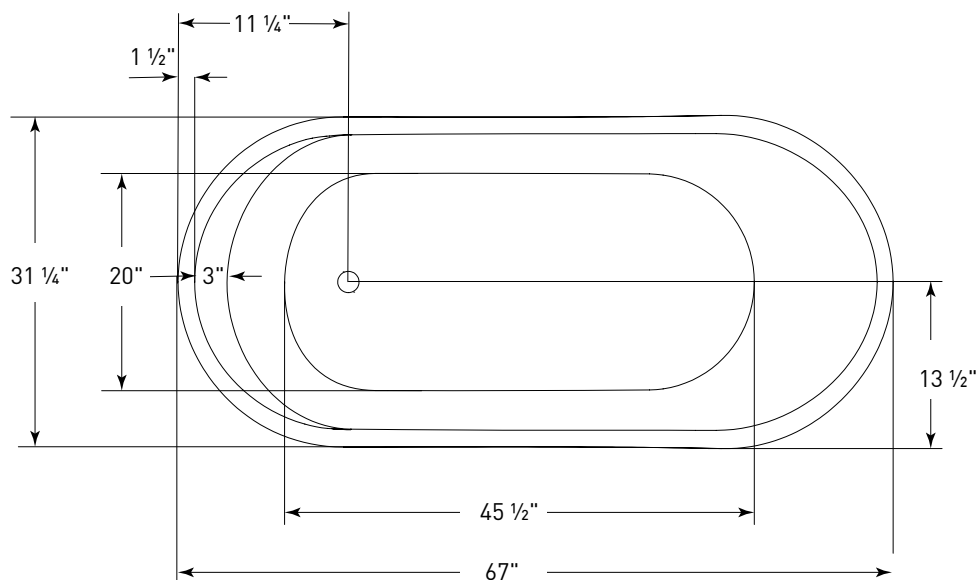

TECHNICAL SPECIFICATIONS

LUMOS *J-89*

67" x 31" x 29" OVAL SOAKER

JETTA

JETTACORP.COM

INSTALLATION: Measure tub before installing.
Dimensional variance on drawings may be +/- 1/2 inch and are subject to change without notice

© 2018 Jetta Corporation. All rights reserved.
Specifications are subject to change without notice.
REV 01/2018