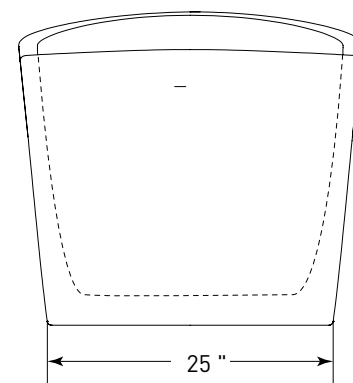

## *Cosmo Collection* **LUMOS**

**(J-89)** 67" x 31" x 29"  
APPROX. OPERATING GALLONS: 75

- Sleek, contemporary look
- High-gloss / high-impact acrylic
- Leveling feet
- Integrated linear waste & overflow (standard chrome)
  - White available

### **COSMO ABOVE FLOOR DRAIN KIT**

- Freestanding tub rough-in
- Install before tile
- Designed to be installed in a 8" to 10" joist space
- Can be installed with waterproof membrane

Sold separately.  
Not required for tub install

## LUMOS *J-89*

67" x 31" x 29" OVAL SOAKER