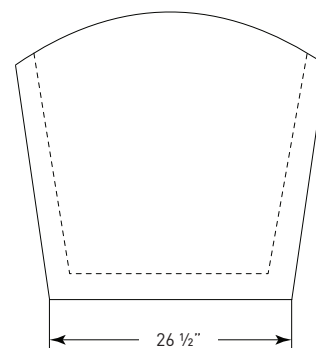

JETTA

Cosmo Collection

ECLIPSE

(J-62) 71" x 32" x 28"

APPROX. OPERATING GALLONS: 33

- Sleek, contemporary look
- High-gloss / high-impact acrylic
- Extra thick glassing
- Angled backrest for comfort
- Integrated linear waste & overflow (standard chrome)
-White available

COLORS AVAILABLE

White

COSMO ABOVE FLOOR DRAIN KIT

- Freestanding tub rough-in
- Install before tile
- Designed to be installed in a 8" to 10" joist space
- Can be installed with waterproof membrane

Sold separately.
Not required for tub install

FOR INFORMATION OR
TO PLACE AN ORDER
CALL 1.800.288.7771

JETTACORP.COM

TECHNICAL SPECIFICATIONS

ECLIPSE_{J-62}

71" x 32" x 28" OVAL SOAKER

JETTACORP.COM

INSTALLATION: Measure tub before installing.
Dimensional variance on drawings may be +/- 1/2 inch
and are subject to change without notice