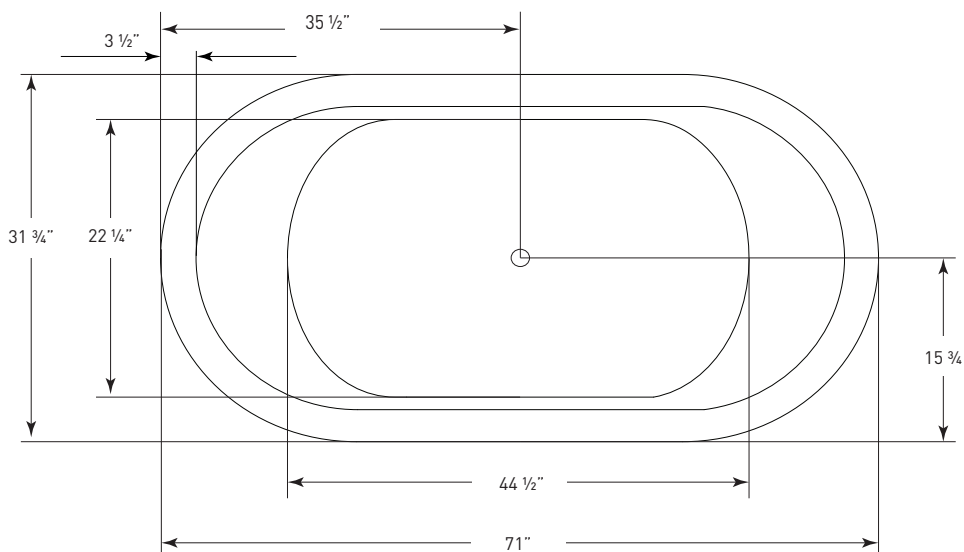

JETTA

Cosmo Collection

ECLIPSE

(J-62) 71" x 32" x 28"

APPROX. OPERATING GALLONS: 33

- Sleek, contemporary look
- High-gloss / high-impact acrylic
- Extra thick glassing
- Angled backrest for comfort
- Integrated linear waste & overflow (standard chrome)
-White available

COLORS AVAILABLE

White

COSMO ABOVE FLOOR DRAIN KIT

- Freestanding tub rough-in
- Install before tile
- Designed to be installed in a 8" to 10" joist space
- Can be installed with waterproof membrane

Sold separately.
Not required for tub install

FOR INFORMATION OR
TO PLACE AN ORDER
CALL 1.800.288.7771

JETTACORP.COM

TECHNICAL SPECIFICATIONS

ECLIPSE_{J-62}

71" x 32" x 28" OVAL SOAKER

JETTACORP.COM

INSTALLATION: Measure tub before installing.
Dimensional variance on drawings may be +/- 1/2 inch
and are subject to change without notice