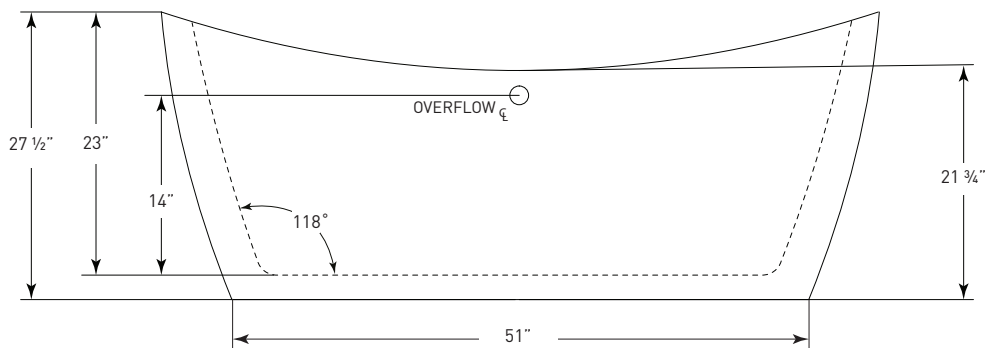

JETTA

Cosmo Collection

ECLIPSE

(J-62) 71" x 32" x 28"

APPROX. OPERATING GALLONS: 33

- Sleek, contemporary look
- High-gloss / high-impact acrylic
- Extra thick glassing
- Angled backrest for comfort
- Integrated linear waste & overflow (standard chrome)
-White available

COLORS AVAILABLE

White

COSMO ABOVE FLOOR DRAIN KIT

- Freestanding tub rough-in
- Install before tile
- Designed to be installed in a 8" to 10" joist space
- Can be installed with waterproof membrane

Sold separately.
Not required for tub install

FOR INFORMATION OR
TO PLACE AN ORDER
CALL 1.800.288.7771

JETTACORP.COM

TECHNICAL SPECIFICATIONS

ECLIPSE_{J-62}

71" x 32" x 28" OVAL SOAKER

JETTACORP.COM

INSTALLATION: Measure tub before installing.
Dimensional variance on drawings may be +/- 1/2 inch
and are subject to change without notice